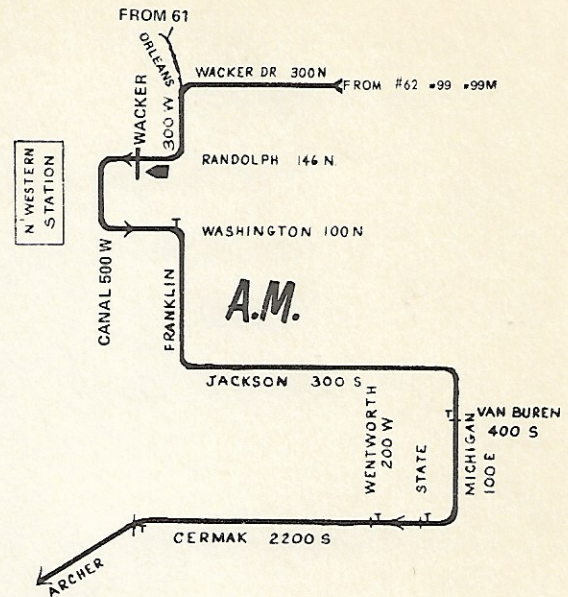

Route #129 NW/Franklin

Garage(s)/Run Numbers

Archer/A001-A220

Terminals/Destination Signs

Northbound

Southbound

NW Station

Michigan

State
(unscheduled)

<u>RUSH</u>	<u>BASE</u>	<u>10 P.M.</u>
4 min.	---	---

Hours of Operation
(Time of first and last trips
leaving terminals)

Service Mon-Fri only

NW Station -Michigan/Cermak

SB 0703 - 0941

NB 1541 - 1702

Reduced R.R. sta. shuttle fare

No public timetable available

0P2/73 - 3/30/80