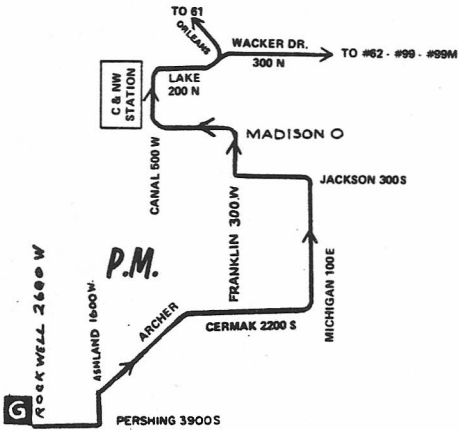

ARCHER GARAGE

NOT DRAWN TO SCALE

	GARAGE		PULL IN - PULL OUT	09/09/85
	RELIEF POINT		TELEPHONE	
	LAYOVER		REPORT TELEPHONE	