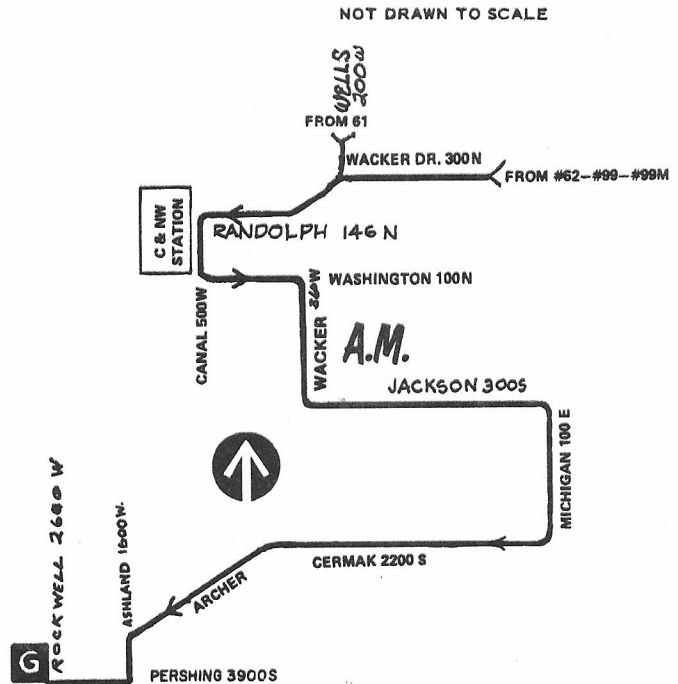

Route #129 NW/FRANKLIN

Garage(s)/Run Numbers

Archer/A001-A200
PTO/A201-A300

Terminals/Destination Signs

Northbound

North Western
Station

Southbound

Archer/Pershing
Cermak/State

Schedule Interlocks

#35
#62

Hours of Operation

Service Mon-Fri southbound AM rush and northbound PM rush only