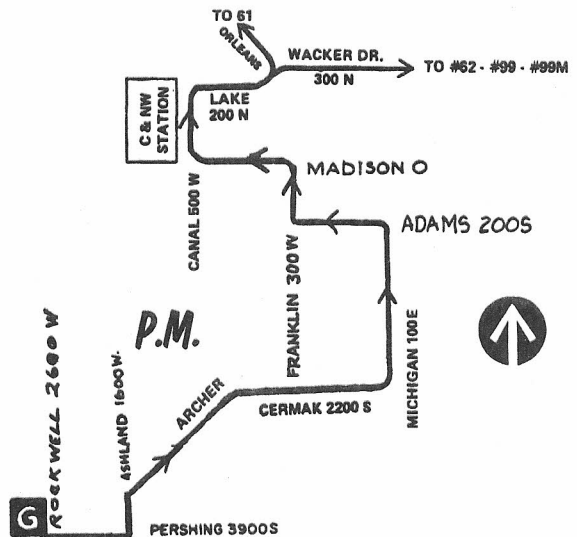

Route #129 NW/FRANKLIN

Garage(s)/Run Numbers

Archer/A001-A200
PTO/A201-A300

Terminals/Destination Signs

Northbound

North Western
Station

Southbound

Archer/Pershing
Cermak/State

Schedule Interlocks

#35
#62

Hours of Operation

Service Mon-Fri southbound AM rush and northbound PM rush only