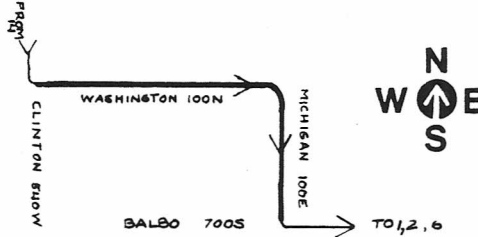

Route #127 - NW / MADISON

Garage(s)/Run Numbers

Archer/A001-A200
77th/7401-7560

Terminals/Destination Signs

Northbound	Southbound
------------	------------

NW Station	Michigan
	Balbo
	Pershing
	Archer

Schedule Interlocks

- # 1
- # 6
- #62
- #94

AM ROUTING

PM ROUTING

Hours of Operation

Service Mon-Fri SB AM rush and NB PM rush only

01/27/85

NW/MADISON - route history

- 04/25/83 Began new route Mon-Fri rush only (operating former portion of S Lake Shore Express route) between Clinton/Washington and Michigan/Balbo. SB in AM only via Clinton-Madison-Michigan, NB PM only via Michigan-Washington-Canal to Randolph
- 11-28-83 Rerouted Archer pullouts to operate NB via Pershing-Ashland-Archer-Cermak-Michigan
- 09-09-85 Rerouted EB via Washington-Michigan and WB via Michigan-Madison-Canal due to discontinuance of reverse flow bus lanes