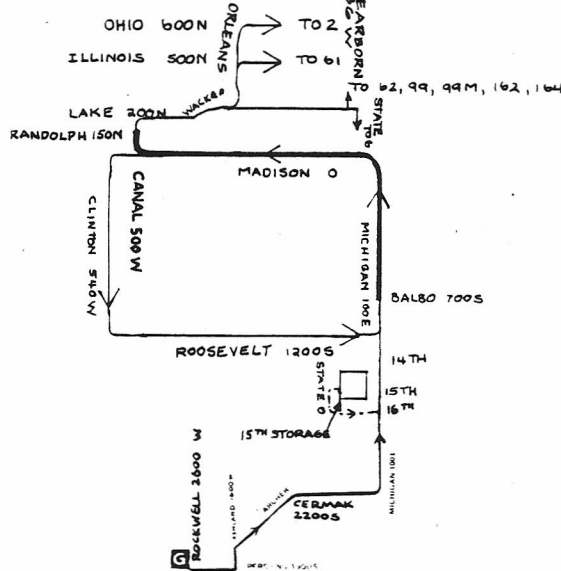

Route #127 - NW / MADISON

Garage(s)/Run Numbers

Archer/A001-A200
77th/7401-7560

Terminals/Destination Signs

Northbound	Southbound
------------	------------

NW Station	Michigan
	Balbo
	Pershing
	Archer

Schedule Interlocks

- # 1
- # 6
- #62
- #94

AM ROUTING

PM ROUTING

Hours of Operation

Service Mon-Fri SB AM rush and NB PM rush only

01/27/85

NW/MADISON - route history

- 04/25/83 Began new route Mon-Fri rush only (operating former portion of S Lake Shore Express route) between Clinton/Washington and Michigan/Balbo. SB in AM only via Clinton-Madison-Michigan, NB PM only via Michigan-Washington-Canal to Randolph
- 11-28-83 Rerouted Archer pullouts to operate NB via Pershing-Ashland-Archer-Cermak-Michigan
- 09-09-85 Rerouted EB via Washington-Michigan and WB via Michigan-Madison-Canal due to discontinuance of reverse flow bus lanes