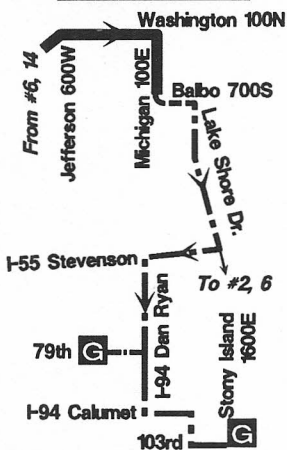

North Western/Madison 127

77th/103rd Garages

NOT DRAWN TO SCALE

AM Routing

PM Routing

Routing for McCormick Place Special Events

G GARAGE

L LAYOVER

--- PULL IN
 --- PULL OUT
 (T) REPORT TELEPHONE

R RELIEF POINT

EFFECTIVE DATE **11-14-94**

DATE REVISED **11-14-94**

SERVICE PLANNING
 FARE CONTROLS & GRAPHICS