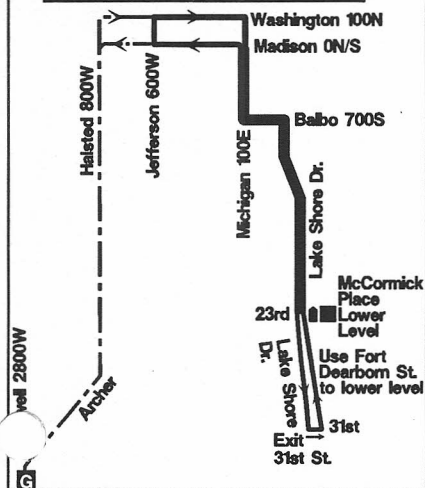

North Western/Madison 127

77th/103rd Garages

NOT DRAWN TO SCALE

AM Routing

PM Routing

Routing for McCormick Place Special Events

G GARAGE

L LAYOVER

--- PULL IN
 --- PULL OUT
 (T) REPORT TELEPHONE

R RELIEF POINT

EFFECTIVE DATE **11-14-94**

DATE REVISED **11-14-94**

SERVICE PLANNING
 FARE CONTROLS & GRAPHICS