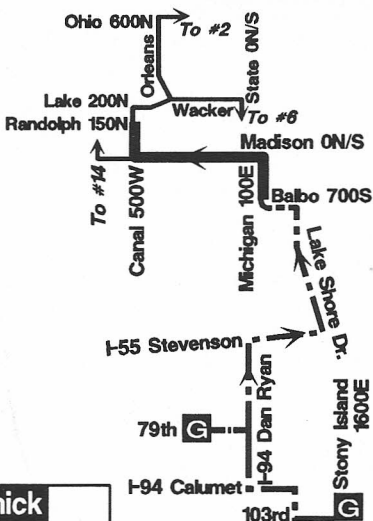

North Western/Madison 127

77th/103rd Garages

NOT DRAWN TO SCALE

AM Routing

PM Routing

Routing for McCormick Place Special Events

G GARAGE

L LAYOVER

--- PULL IN
 --- PULL OUT
 (T) REPORT TELEPHONE

R RELIEF POINT

EFFECTIVE DATE **11-14-94**

DATE REVISED **11-14-94**

SERVICE PLANNING
 FARE CONTROLS & GRAPHICS