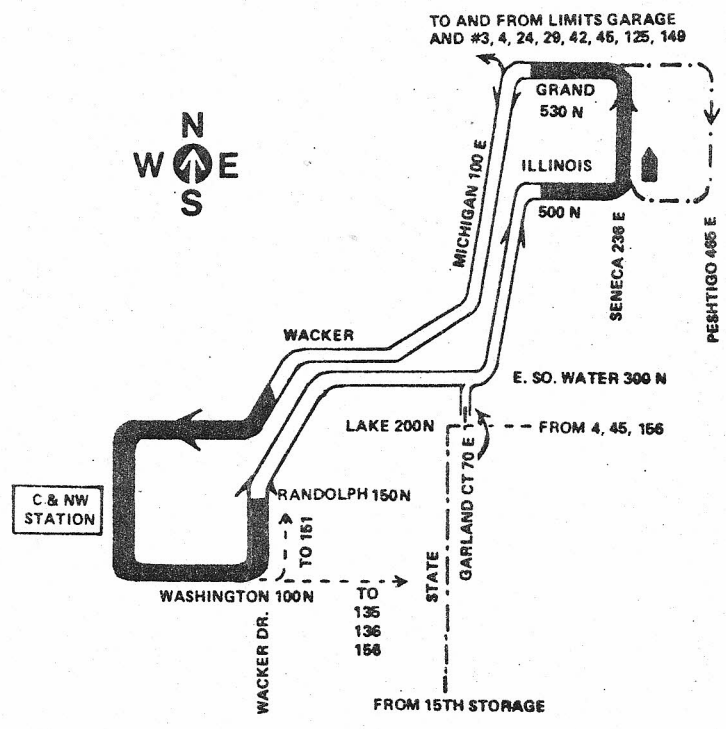

Route #120 NW/Wacker Express

Garage(s)/Run Numbers

Limits 52nd
 North Pk. 69th
 Archer 77th

(See schedule interlocks for specific routes)
 (Operates on city-wide radio channel)

Terminals/Destination Signs

Northbound	Southbound
Michigan	NW Station
Grand	

Michigan NW Station
 Grand

Schedule Interlocks

- From
- # 1
 - # 4
 - # 45
 - # 53A
 - # 62
 - #151
 - #156
 - #157

Hours of Operation
 (Time of first and last trips leaving terminals)

Service Mon-Fri only

NB 0714 - 1033 and 1610 - 1725
 SB 0745 - 1022 and 1559 - 1744

No Sat or Sun/Hol Service

No stops between NW station and Wacker/State

Shuttle fare route

No public timetable available

OP2/30 - 8/31/80

NW/Wacker Express - route history

- 01/27/75 Inaugurated weekday rush hour bus service, from Illinois-St. Clair-Grand loop via Lower Michigan-Lower Wacker (to Lake)-Wacker-Randolph-Canal bus lane-Washington-Wacker (to Randolph)-Lower Wacker-Lower South Water-Lower Michigan to Grand
- 02/01/80 Extended via Illinois-Seneca-Grand