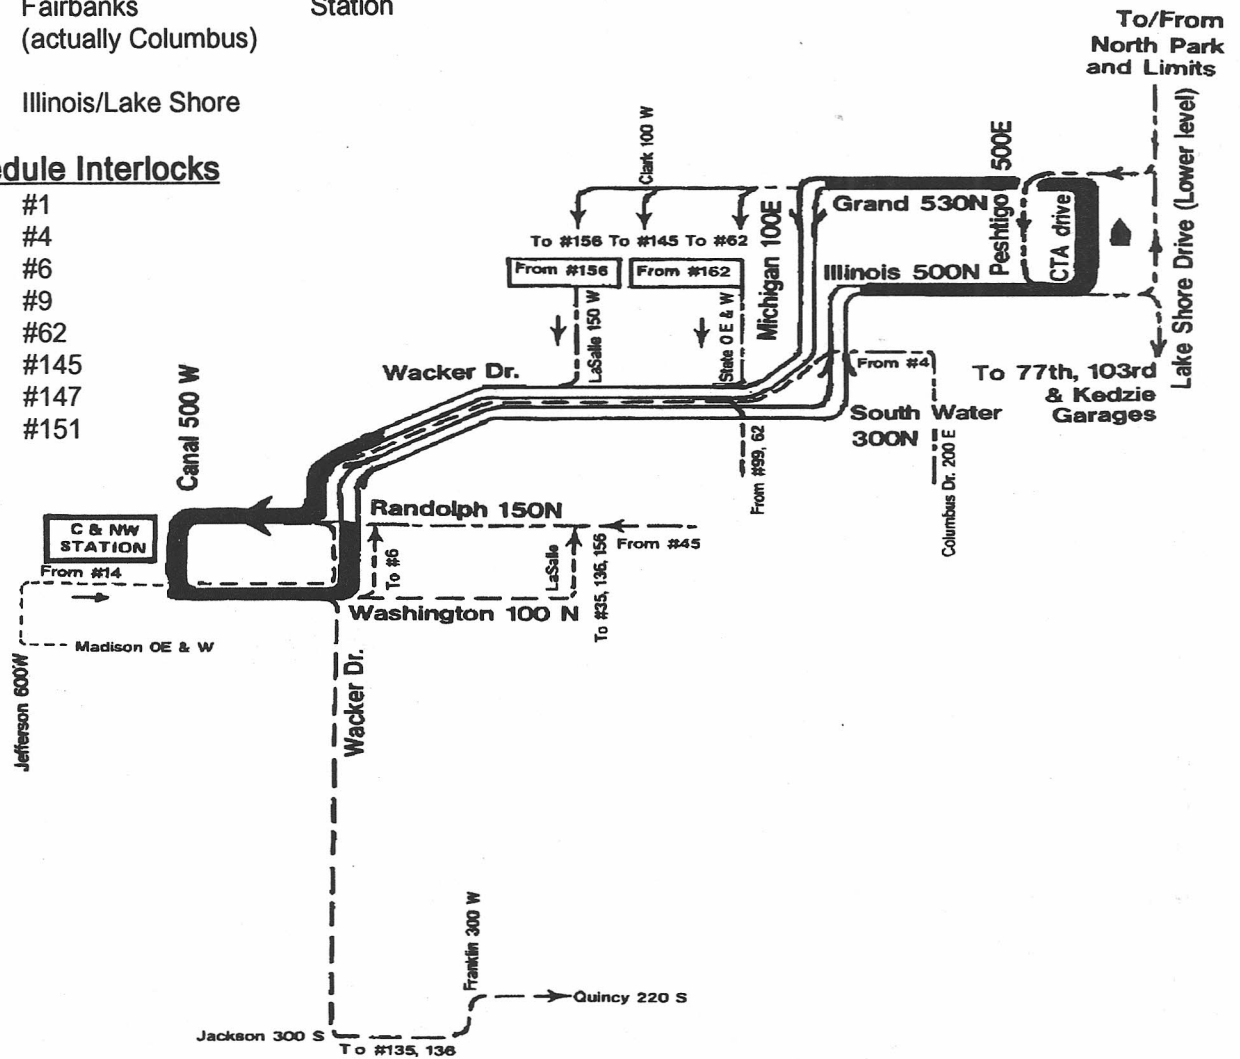

## Route #120 NW/WACKER EXPRESS

### Terminals/Destination Signs

<u>Northbound</u>	<u>Southbound</u>
Illinois/ Fairbanks (actually Columbus)	North Western Station
Illinois/Lake Shore	

### Schedule Interlocks

- #1
- #4
- #6
- #9
- #62
- #145
- #147
- #151

### Hours of Operation

Service Mon-Fri AM and PM rush hours only  
NOTE: No stops between NW Station and Wacker/State