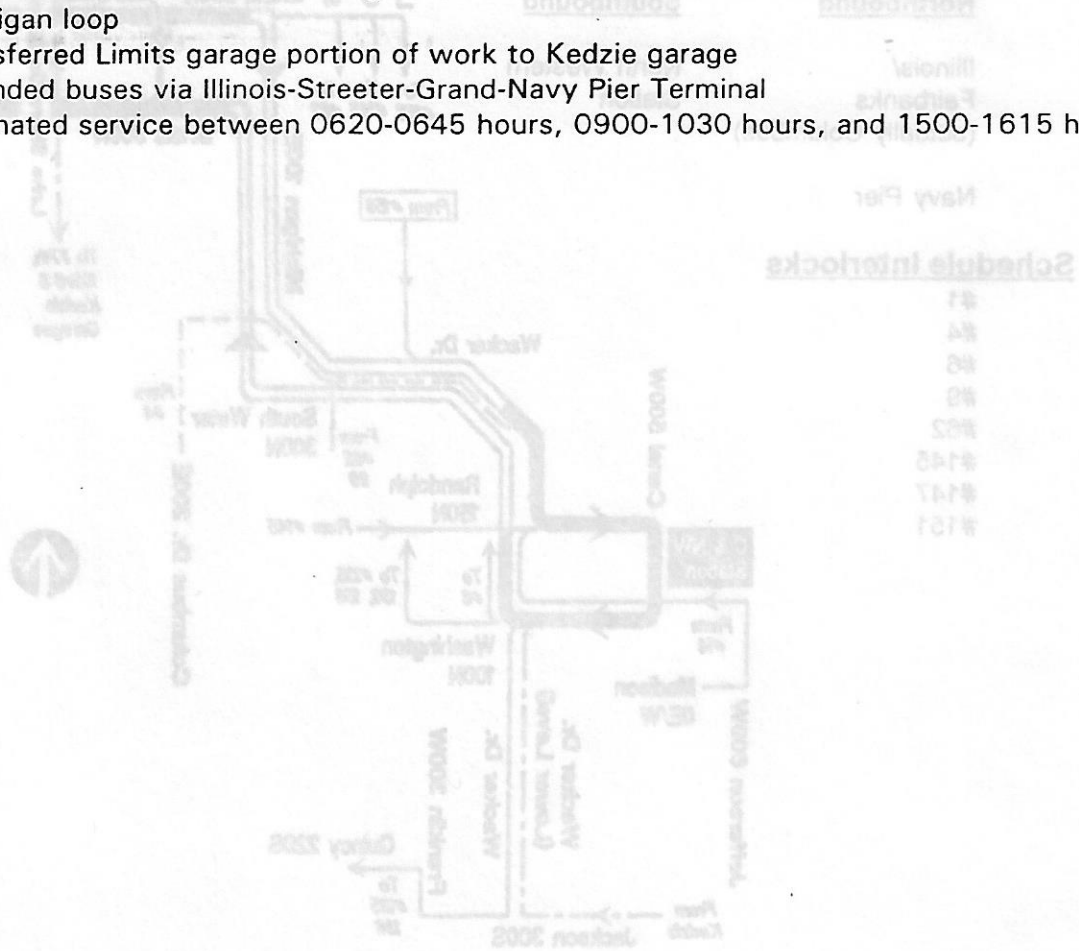

NORTHWESTERN-WACKER EXPRESS - route history

- 04-09-56 Began CHICAGO TRANSIT AUTHORITY Mon-Fri rush bus service from Illinois-St Clair-Grand-Lower Michigan loop via Lower Michigan-Lower Wacker to (Monroe)-Wacker-Adams-Canal-Washington-Wacker-(Randolph) loop, returning via Lower Wacker-Lower South Water-Lower Michigan, AM rush buses via Wacker-Adams-Clinton-Jackson-Canal
- 01-25-57 Rerouted AM rush buses via Clinton-Van Buren-Canal
- 01-27-75 Rerouted buses via Lower Wacker to (Lake)-Wacker-Randolph-Canal-Washington-Wacker-(Randolph) loop
- 02-01-80 Rerouted buses via Lower Michigan to Illinois-Seneca-Grand-Lower Michigan loop
- 07-20-81 Rerouted buses westbound via Wacker-Lake-Canal
- 03-14-83 Rerouted buses via Lower Michigan to Illinois-Columbus-Grand-Lower Michigan loop
- 08-05-87 Rerouted buses westbound via Wacker-Randolph-Canal
- 12-27-88 Rerouted buses via Lower Michigan to Illinois-Lake Shore terminal-Grand-Lower Michigan loop
- 07-03-94 Transferred Limits garage portion of work to Kedzie garage
- 10-08-96 Extended buses via Illinois-Streeter-Grand-Navy Pier Terminal
- 04-26-98 Eliminated service between 0620-0645 hours, 0900-1030 hours, and 1500-1615 hours

Hours of Operation		Dir	Terminals
Monday-Friday	0630-0810	Dir	Terminal
	0810-0830	EB	Dir
	1810-1830	EB	Dir
Saturday	0703-0852	WB	Navy Pier to CNW station
	1852-1908	WB	Navy Pier to CNW station
Sunday/Holiday	0800-0930	NB	South of Lake Street
	1800-1900	SB	(Canal, Randolph & Washington)

NOTE: No stops eastbound from Northwestern station to Wacker/Washington (lower level).
No stops westbound from Wacker/State (lower level) to Northwestern station.