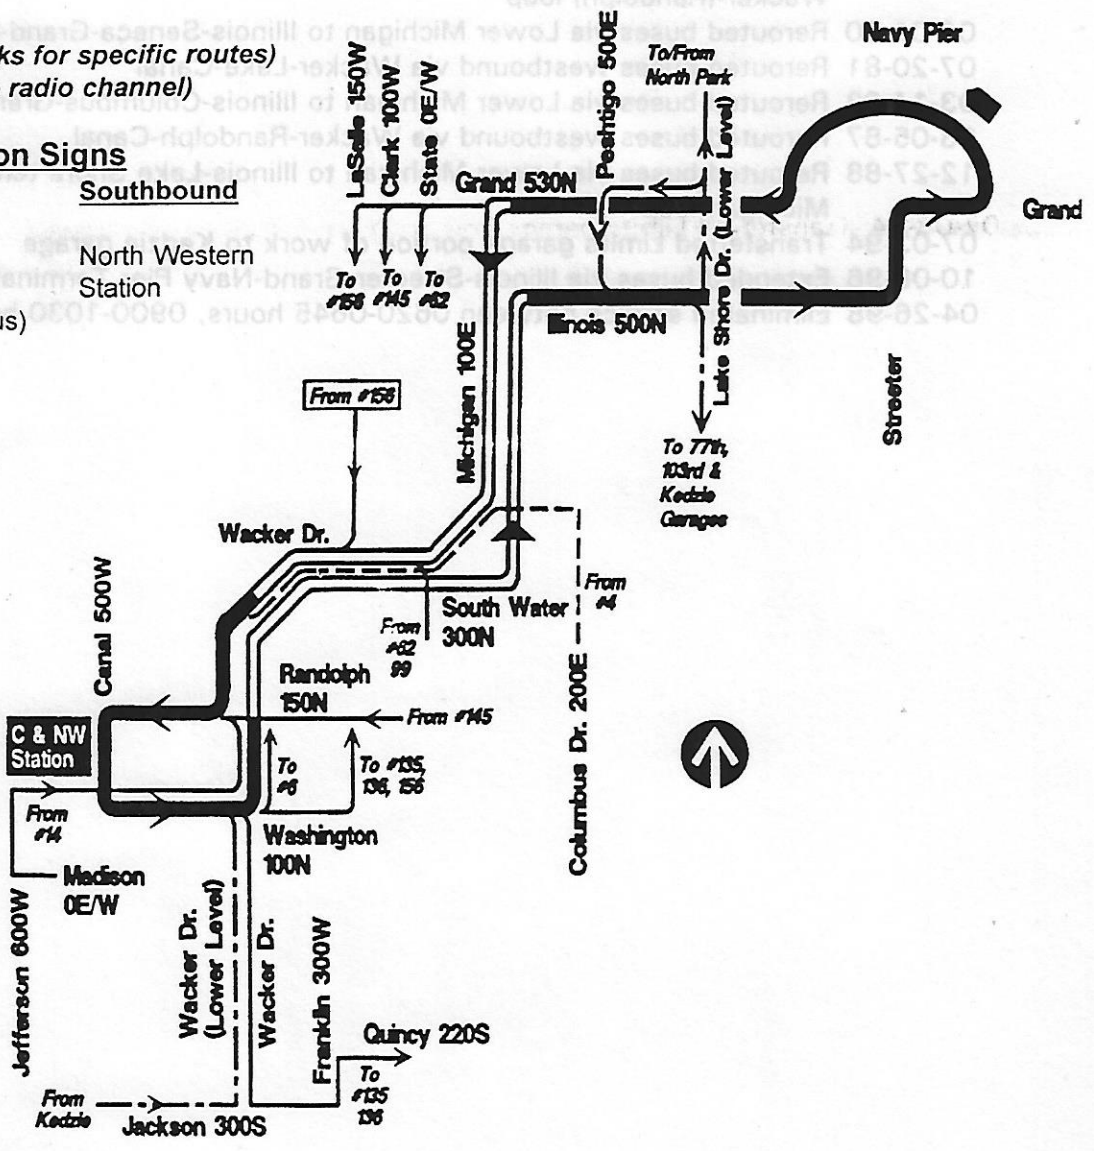

Route #120 NW/WACKER EXPRESS

Garage(s)/Run Numbers

Kedzie North Park
103rd

(See schedule interlocks for specific routes)
(Operates on city-wide radio channel)

Terminals/Destination Signs

Northbound	Southbound
Illinois/ Fairbanks (actually Columbus)	North Western Station
Navy Pier	

Schedule Interlocks

- #1
- #4
- #6
- #9
- #62
- #145
- #147
- #151

Hours of Operation

Terminals	Dir	Monday-Friday	Saturday	Sunday/holiday
CNW station to Navy Pier	EB	0650--0910		
	EB	1610--1752		
Navy Pier to CNW station	WB	0703--0852	No service	No service
	WB	1552--1808		

Shuttle Fares

South of Lake Street (Canal bet Randolph & Washington)	NB	0600--0930
Entire Route	SB	1600--1900

NOTE: No stops eastbound from NorthWestern station to Wacker/Wabash (lower level).
No stops westbound from Wacker/State (lower level) to NorthWestern station.