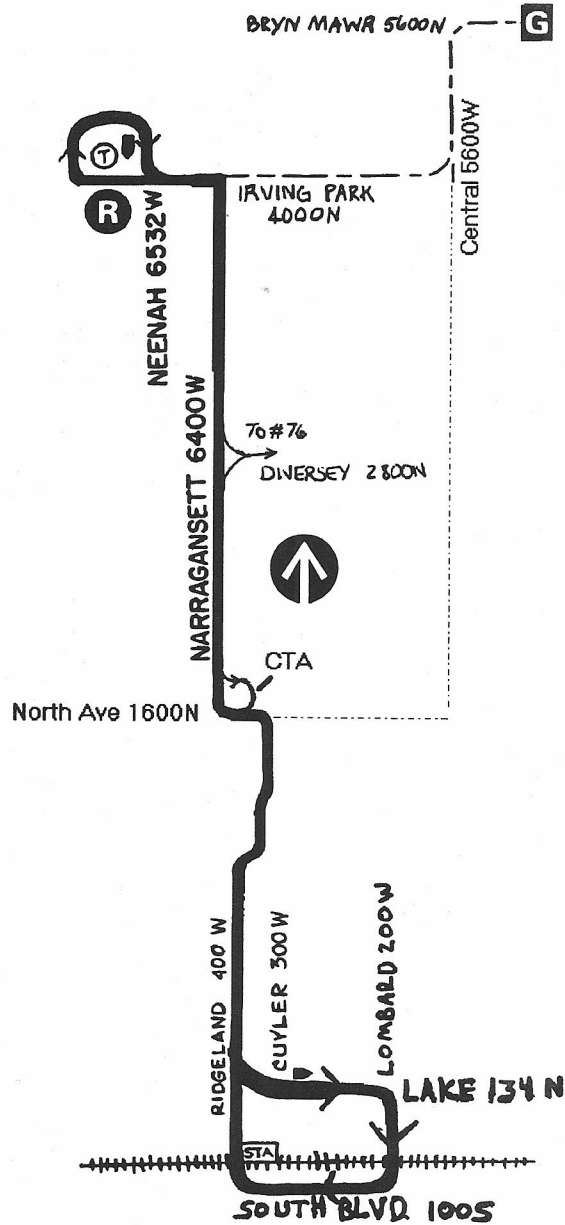

Route #86 NARRAGANSETT/RIDGELAND

Garage(s)/Run Numbers

Forest Glen/F331-F350  
PTO/F351-F360

Terminals/Destination Signs

Northbound

Irving Pk/  
Neenah

Southbound

Ridgeland  
station

North

Schedule Interlocks

#76

Hours of Operation

Day and early evening hours