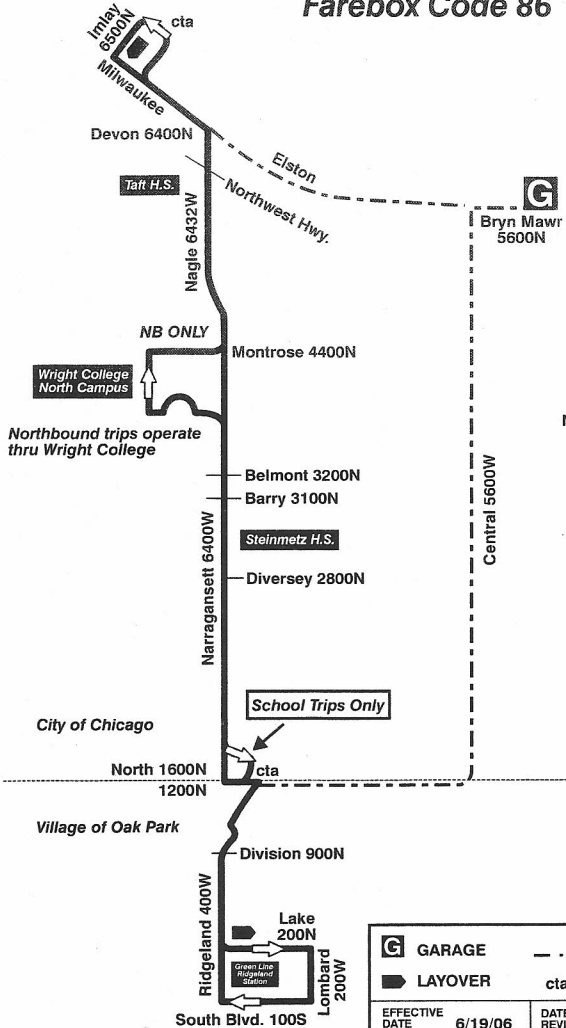

86 Narragansett/Ridgeland

Forest Glen Garage

Farebox Code 86

NOT DRAWN TO SCALE

GARAGE	- - - PULL IN - - - PULL OUT	DATE EFFECTIVE	DATE REVISED	PLANNING & DEVELOPMENT DATA SERVICES
LAYOVER	cta TURNAROUND	6/19/06	5/31/06	