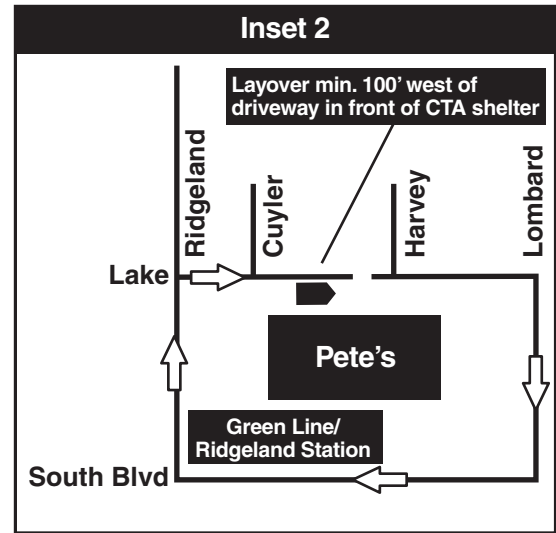

86 Narragansett/Ridgeland

Forest Glen Garage

Farebox Code 86

NOT DRAWN TO SCALE

 GARAGE	 PULL IN	Service Planning
 LAYOVER	 PULL OUT	
cta TURNAROUND		
EFFECTIVE DATE	11/13/18	DATE REVISED
		11/06/18