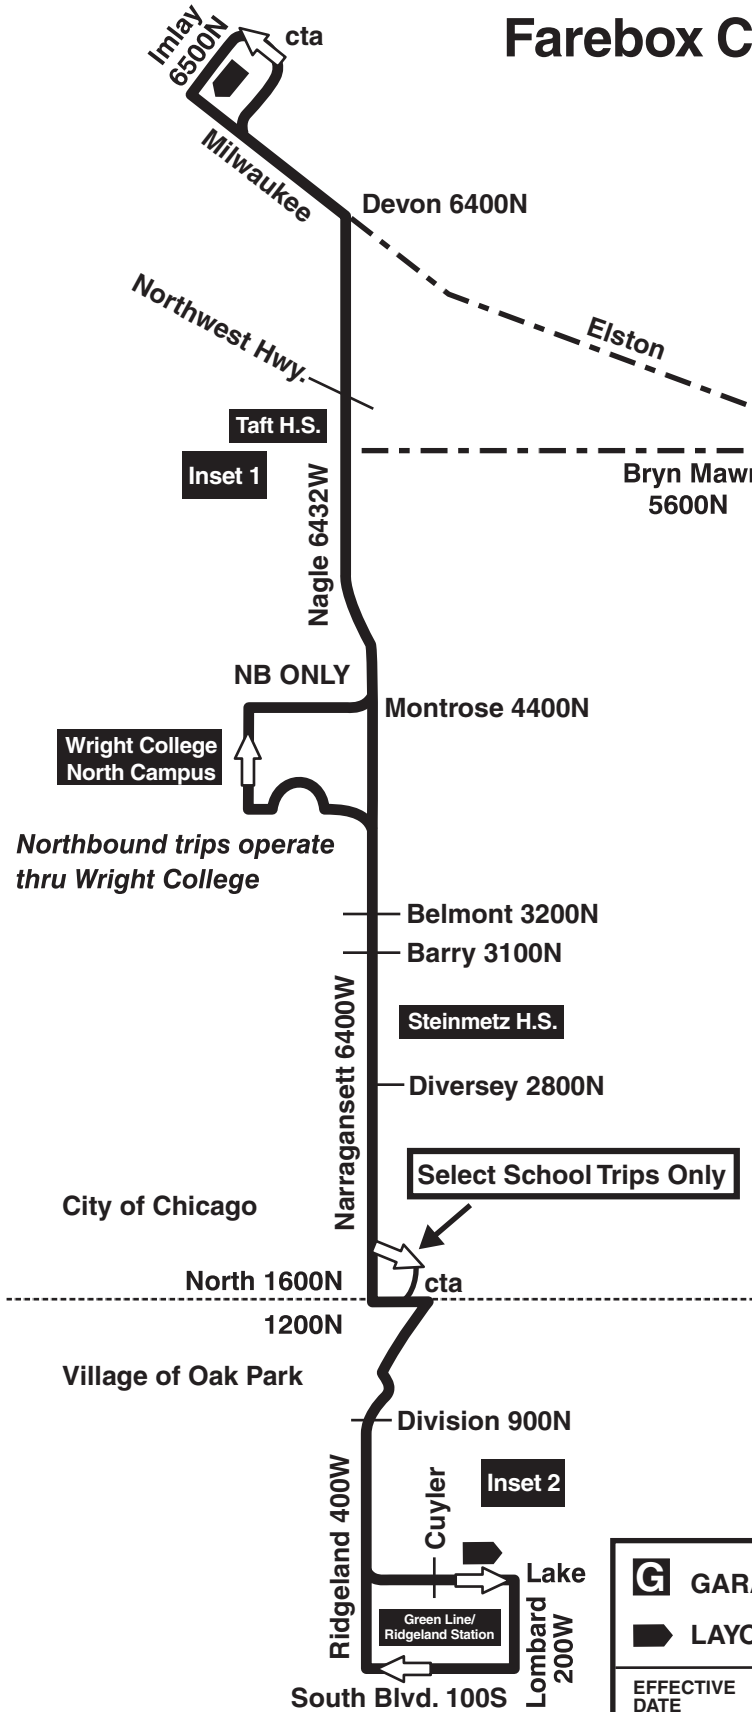

86 Narragansett/Ridgeland

Forest Glen Garage

Farebox Code 86

NOT DRAWN TO SCALE

 GARAGE	 PULL IN	Service Planning
 LAYOVER	 PULL OUT	
cta TURNAROUND		
EFFECTIVE DATE	11/13/18	DATE REVISED
		11/06/18