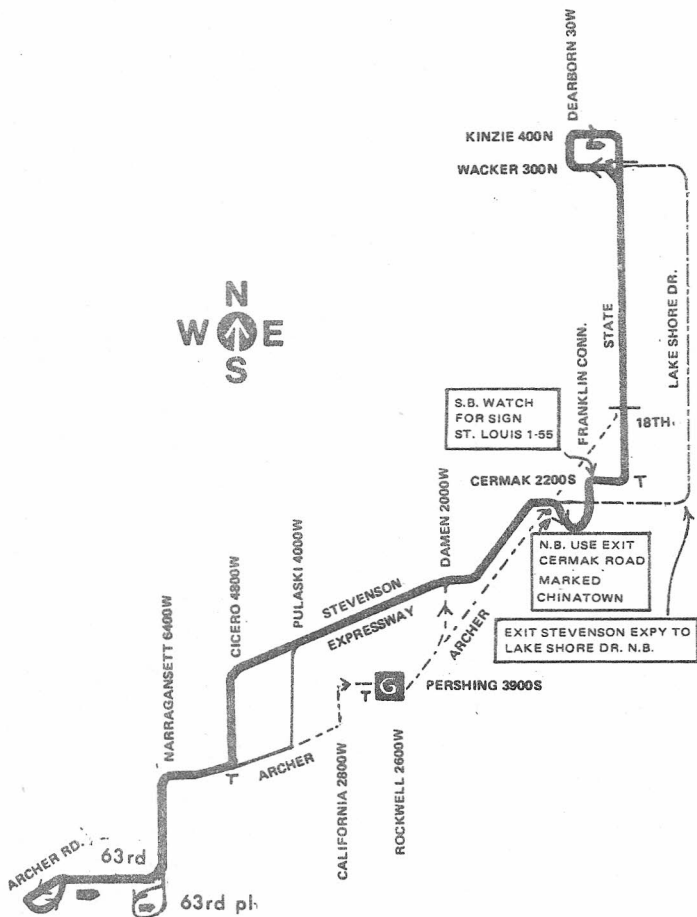

NARRAGANSETT (EXP. 164 and local)

Archer Garage

NOT DRAWN TO SCALE

G	GARAGE	---	PULL IN - PULL OUT	01/05/82
R	RELIEF POINT	T	TELEPHONE	
▶	LAYOVER	Ⓣ	REPORT TELEPHONE	cta