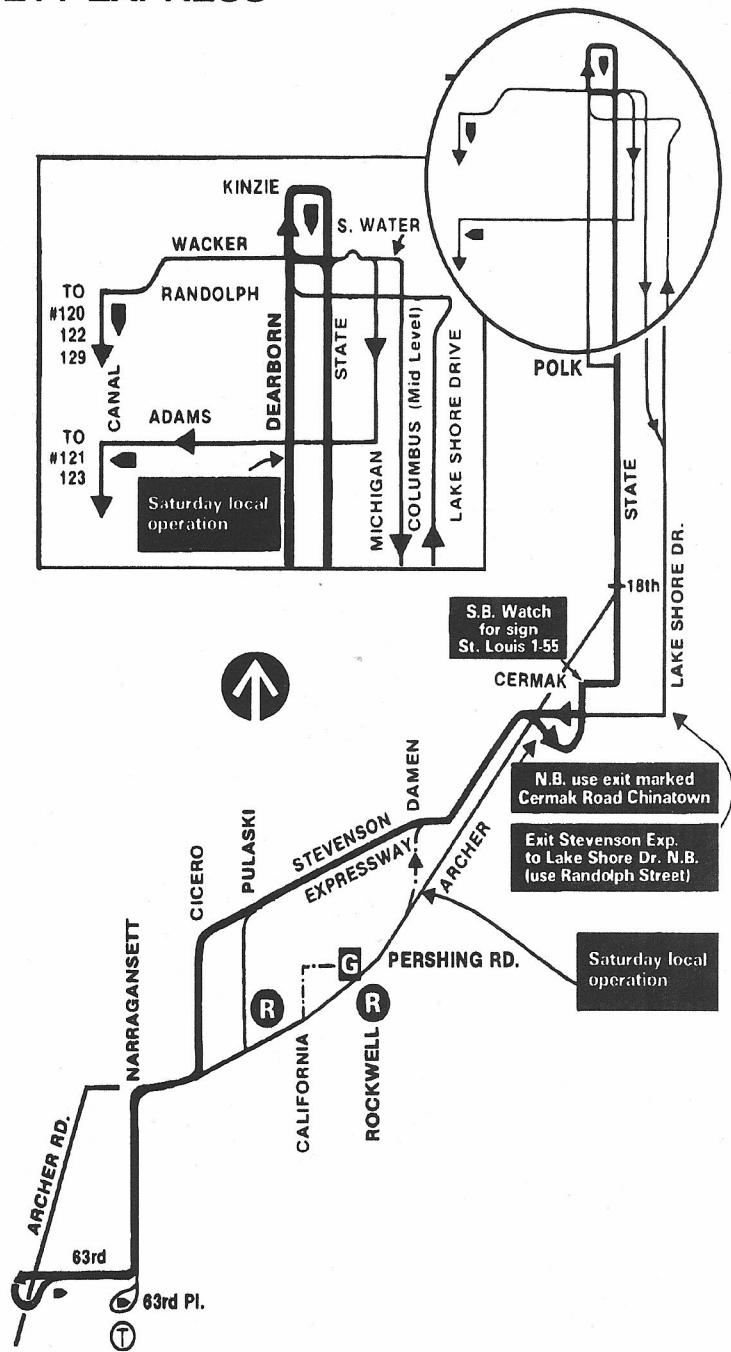

Route #164 NARRAGANSETT EXPRESS

Garage(s)/Run Numbers

Archer/A001-A200
PTO/A201-A300

Terminals/Destination Signs

Northbound Southbound

State/
Wacker 63rd/
Archer

Dearborn/
Kinzie 63rd

Archer/Pershing

Schedule Interlocks

#62

Hours of Operation

63rd/Archer to State/Kinzie Mon-Fri day only (via Cicero NB AM and SB PM rush)
Sat daytime service operates local via Archer (instead of Stevenson Expressway) to/from downtown.
NOTE: Service every 30 minutes weekday midday

Midday stops on Archer at:
Kilpatrick (SB only)
Kostner
Keeler

On Pulaski (midday) or Cicero at:
47th
43rd

On State at:
Cermak
18th
Roosevelt
Harrison

-- then all stops to Kinzie

Express surcharge collected
03/08/92