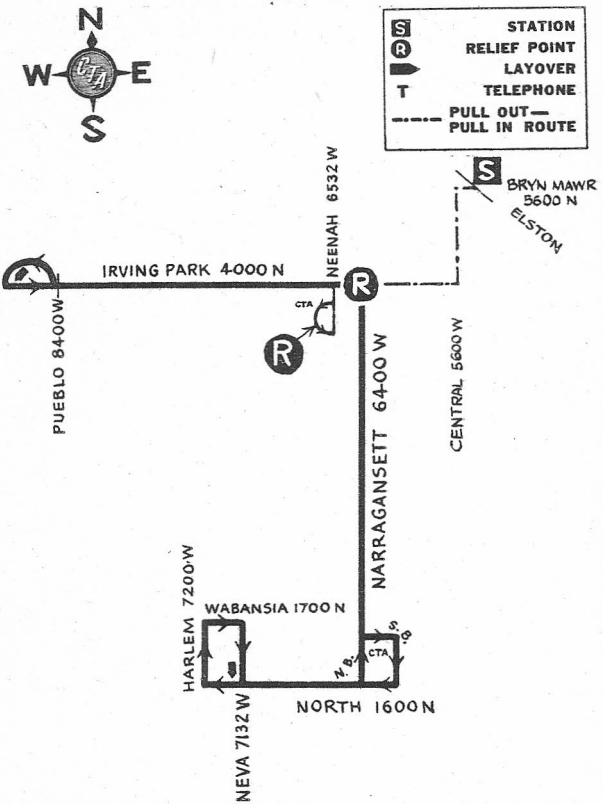

NORTH-NARRAGANSETT- IRVING PARK

86

FOREST GLEN STATION

GAS BUS

NOT DRAWN TO SCALE

REV. 11-55