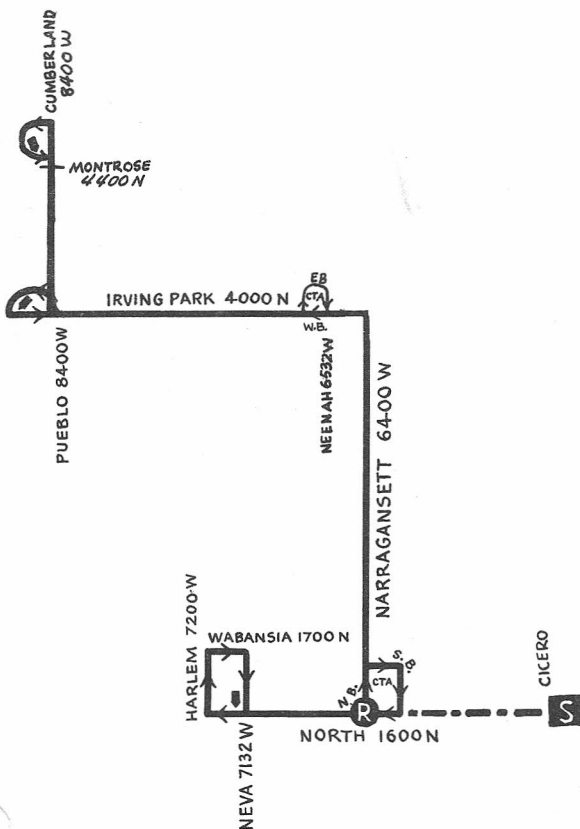

NORTH-NARRAGANSETT- IRVING PARK

86

NORTH AVE. STATION

GAS BUS

NOT DRAWN TO SCALE

	STATION
	RELIEF POINT
	LAYOVER
	TELEPHONE
	PULL OUT— PULL IN ROUTE

REV. 11-60