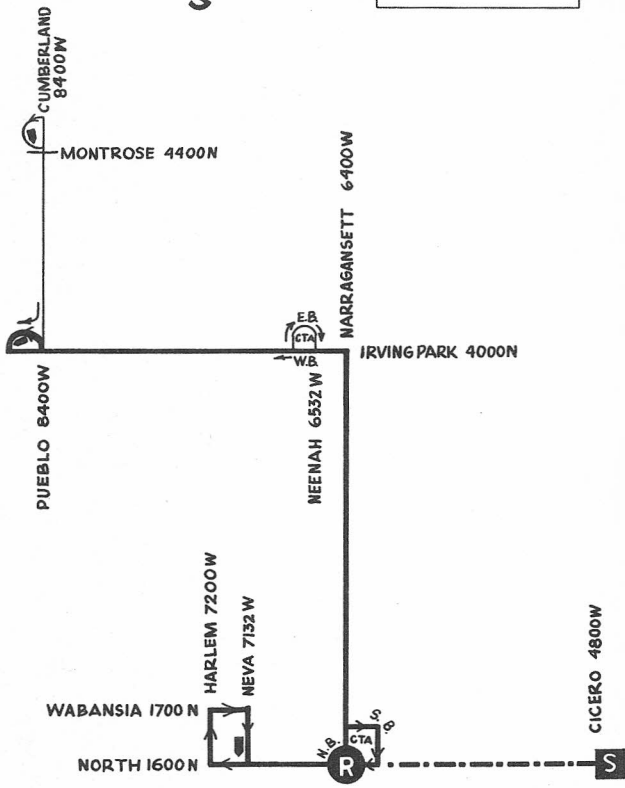

# NORTH-NARRAGANSETT- IRVING PARK

86

NORTH AVE. STATION

GAS BUS

NOT DRAWN TO SCALE

REV. 3-62