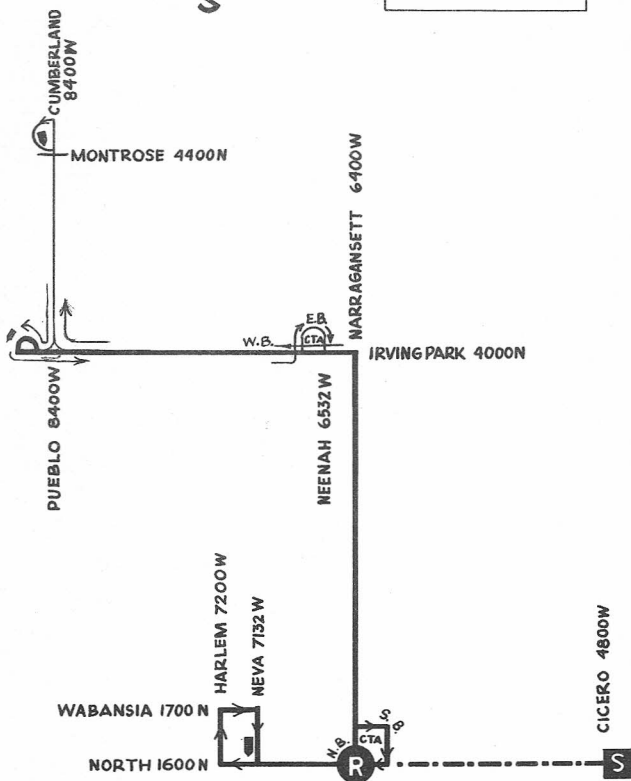

# NORTH-NARRAGANSETT- IRVING PARK

86

NORTH AVE. STATION

GAS BUS

NOT DRAWN TO SCALE

REV. 4-64