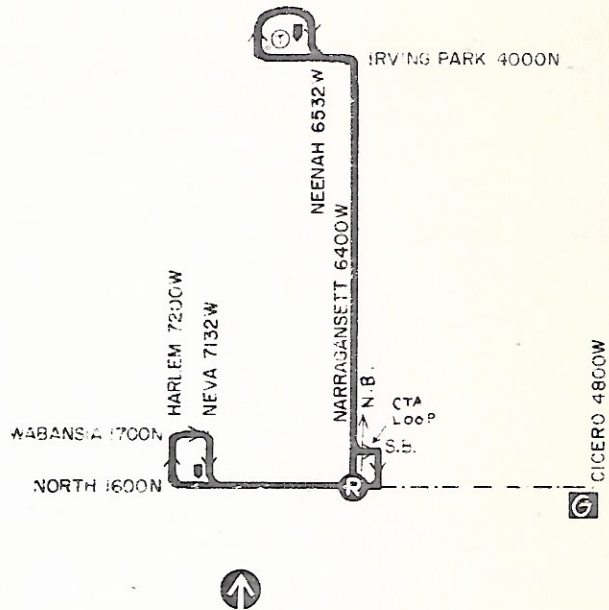

Route #86 North/Narrangansett

Garage(s)/Run Numbers

North Av/N721-N740

Terminals/Destination Signs

<u>Northbound</u>	<u>Southbound</u>
Irving Pk Neenah	Harlem North

Schedule Interlocks

Hours of Operation
(Time of first and last trips
leaving terminals)

SB 0552 - 2210	↑
NB 0529 - 2142	Mon-Fri
SB 0550 - 2230	
NB 0530 - 2200	Sat
SB 0730 - 2210	↑
NB 0710 - 2150	Sun/Hol

Public timetable available

OP2/44 - 3/30/80