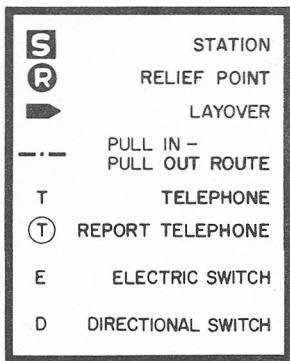

# NORTH

72

NORTH AVE. STATION

TROLLEY BUS

NOT DRAWN TO SCALE

WEST TERMINAL  
FOR BEACH BUS