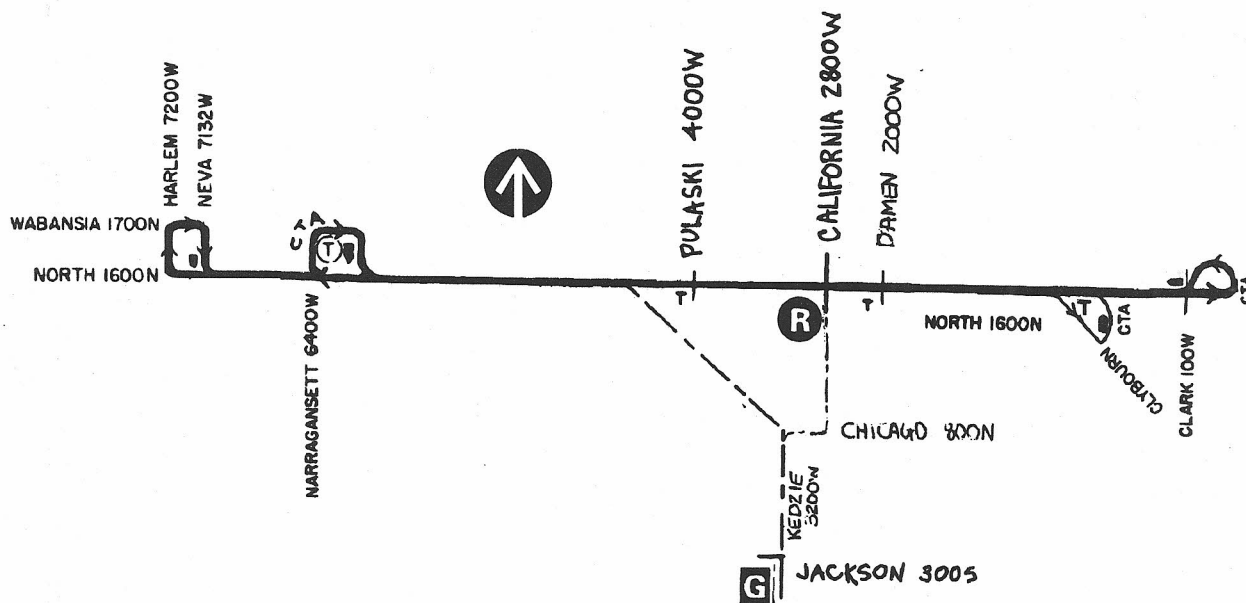

Route #72 NORTH

Garage(s)/Run Numbers

Kedzie/K701-K750
PTO/K751-K800

Terminals/Destination Signs

Eastbound

Clark

Clybourn
station

Grand
(pull-in)

Westbound

Narragansett

Harlem

California

Cicero

Schedule Interlocks

None

Hours of Operation

Narragansett-Clark - 24 Hour Service
Harlem-Clark - Day and early evening hours

03/0/92