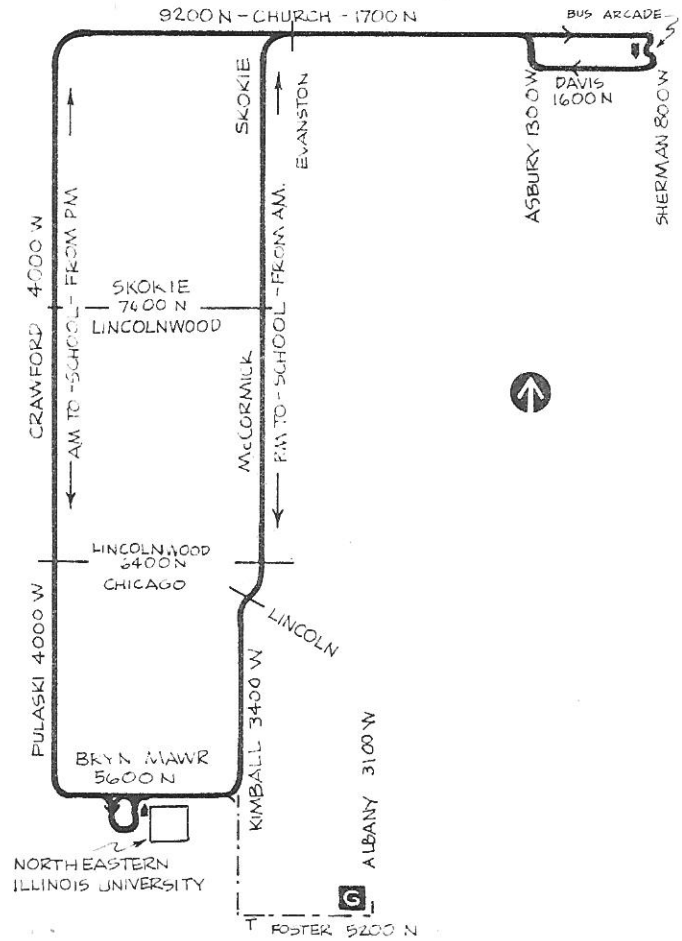

Route #89 Northeastern Illinois U-Bus

live

Garage(s)/Run Numbers

North Pk/P341-P440

Terminals/Destination Signs

Northbound Southbound

Davis station Bryn Mawr/
St. Louis

Schedule Interlocks

#49 Western

Hours of Operation

(Time of first and last trips
leaving terminals)

No Service during Summer Months

SB 0722 - 1122 and 1331 - 1639 Mon-Fri
NB 0755 - 1055 and 1302 - 1610 only

No Sat or Sun/Hol Service

Public timetable available (by RTA)

OP2/23 - 3/30/80