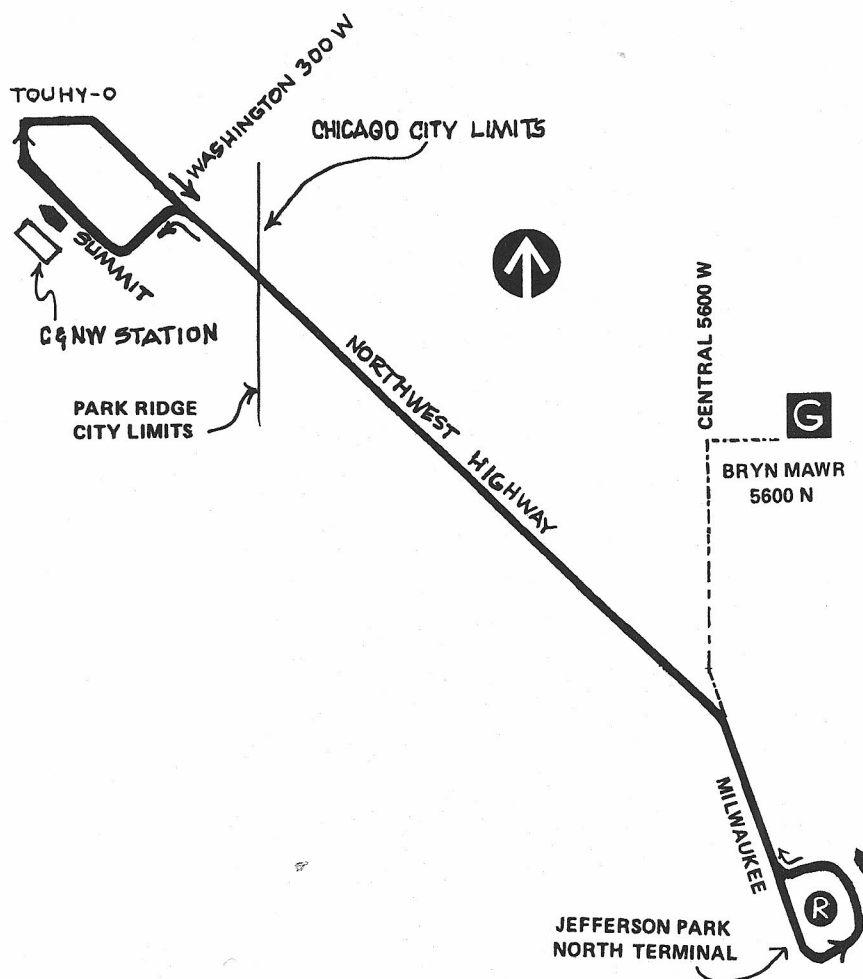

Route #68 NORTHWEST HWY

Garage(s)/Run Numbers

Forest Glen/F051-F080
PTO/F081-F100

Terminals/Destination Signs

<u>Northbound</u>	<u>Southbound</u>
-------------------	-------------------

Touhy/
Park Ridge

Jeff Park
station

Schedule Interlocks

#56
#56A
#81
#88

Hours of Operation

Mon-Sat day and evening hours
Sunday daytime hours

03/08/92