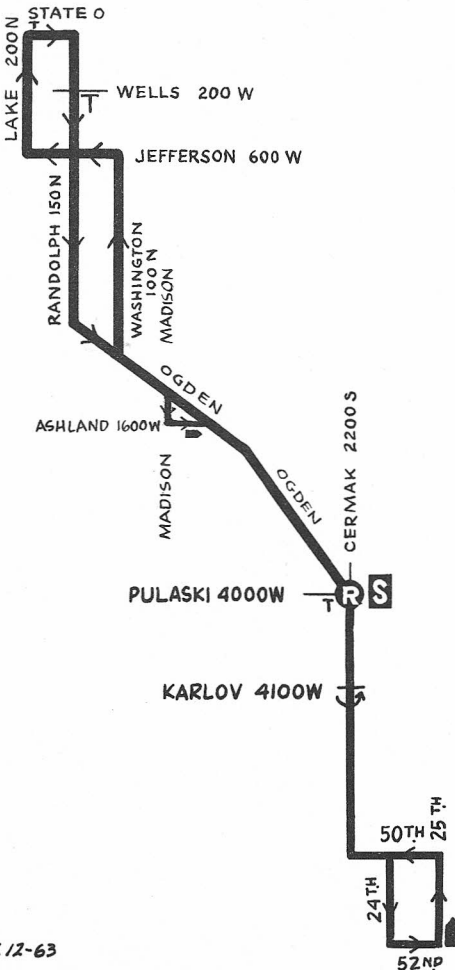

# OGDEN-DOWNTOWN

58

LAWDALE STATION

GAS BUS

NOT DRAWN TO SCALE

S	STATION
R	RELIEF POINT
▶	LAYOVER
T	TELEPHONE

REV. 12-63