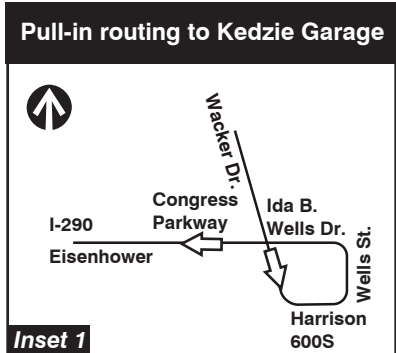

120 Ogilvie/Streeterville Express

Kedzie Garage

(See also Chicago Garage)

Farebox Code 120

NOT DRAWN TO SCALE

P.M. Routing

== Below ground
 == Above ground

G GARAGE	PULL IN	PULL OUT	R RELIEF POINT
LAYOVER			
EFFECTIVE DATE	3/31/19	DATE REVISED	3/22/19
SERVICE PLANNING			