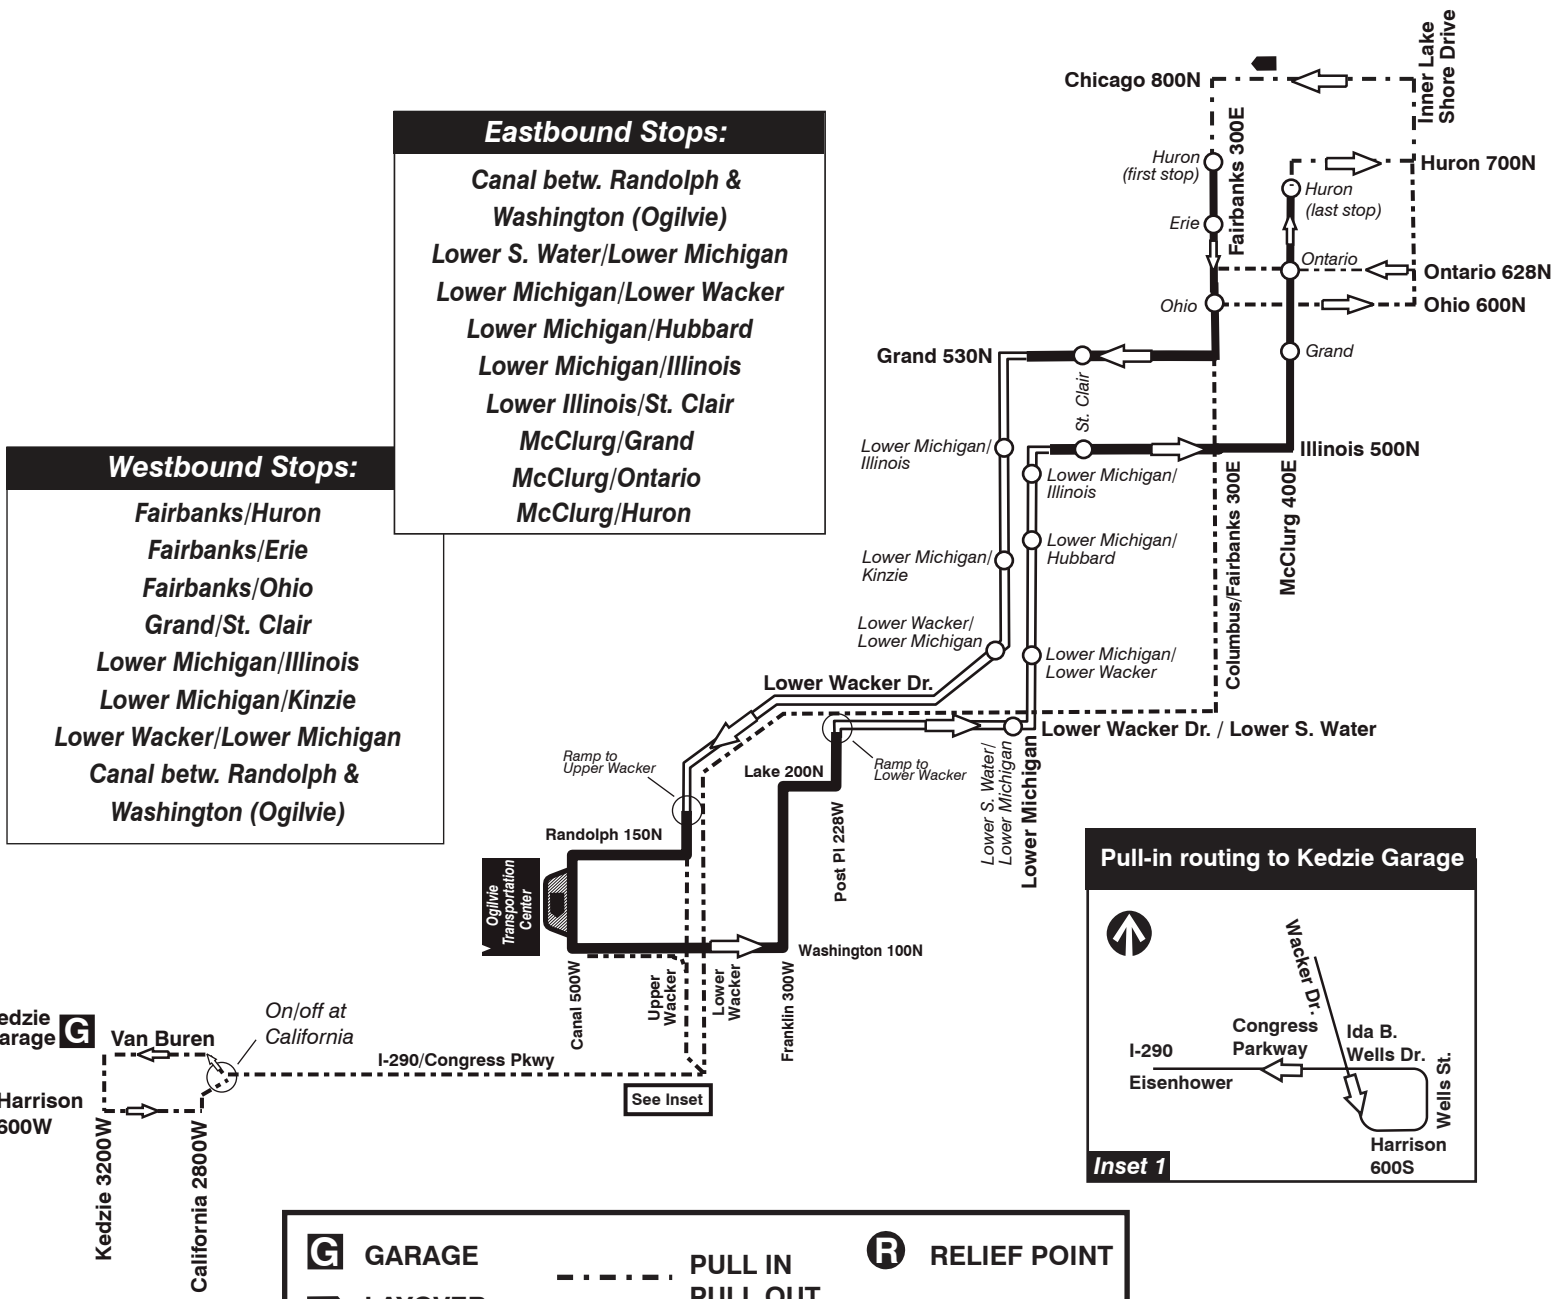

120 Ogilvie/Streeterville Express

Kedzie Garage

(See also Chicago Garage)

Farebox Code 120

NOT DRAWN TO SCALE

P.M. Routing

== Below ground
 == Above ground

G GARAGE	PULL IN	PULL OUT	R RELIEF POINT
LAYOVER			
EFFECTIVE DATE	3/31/19	DATE REVISED	3/22/19
SERVICE PLANNING			