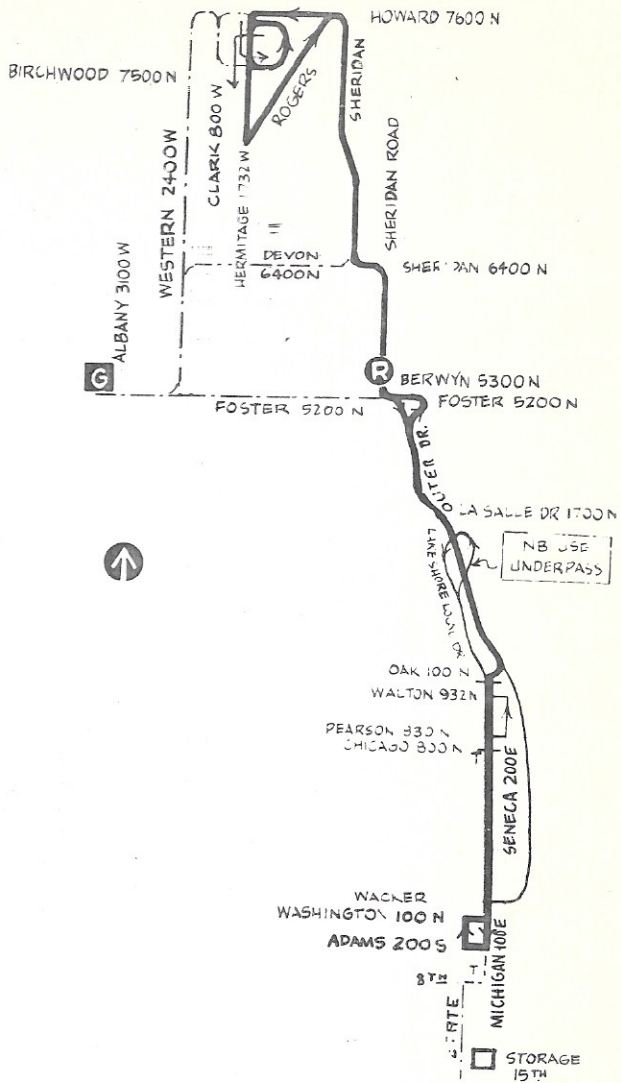

Route #147 Outer Drive Express

Garage(s)/Run Numbers

North Pk/P651-P820

Terminals/Destination Signs

<u>Northbound</u>	<u>Southbound</u>
Howard station	Michigan Adams
Foster Sheridan (pull-in)	
Sheridan/Devon (unscheduled)	

Schedule Interlocks

- # 92 Foster
- #151 Sheridan Local
- #155 Devon
- # 96 Lunt/Touhy
- #146 Sheridan Express
- # 22 Clark

Hours of Operation

(Time of first and last trips leaving terminals)

SB 0621 - 1156 and 1600 - 1817 Mon-Fri
NB 0704 - 1245 and 1445 - 1900

SB 0716 - 1713 Sat
NB 0800 - 1800

No Sun/Hol Service

No stops Foster/Marine to Michigan/Walton

No public timetable available

OP2/34 - 3/30/80

Howard station service is provided by #151 during certain periods when #147 does not operate:

- Mon-Fri early afternoon
- Mon-Sat evening
- Sat early morning
- Sun/Hol all-day