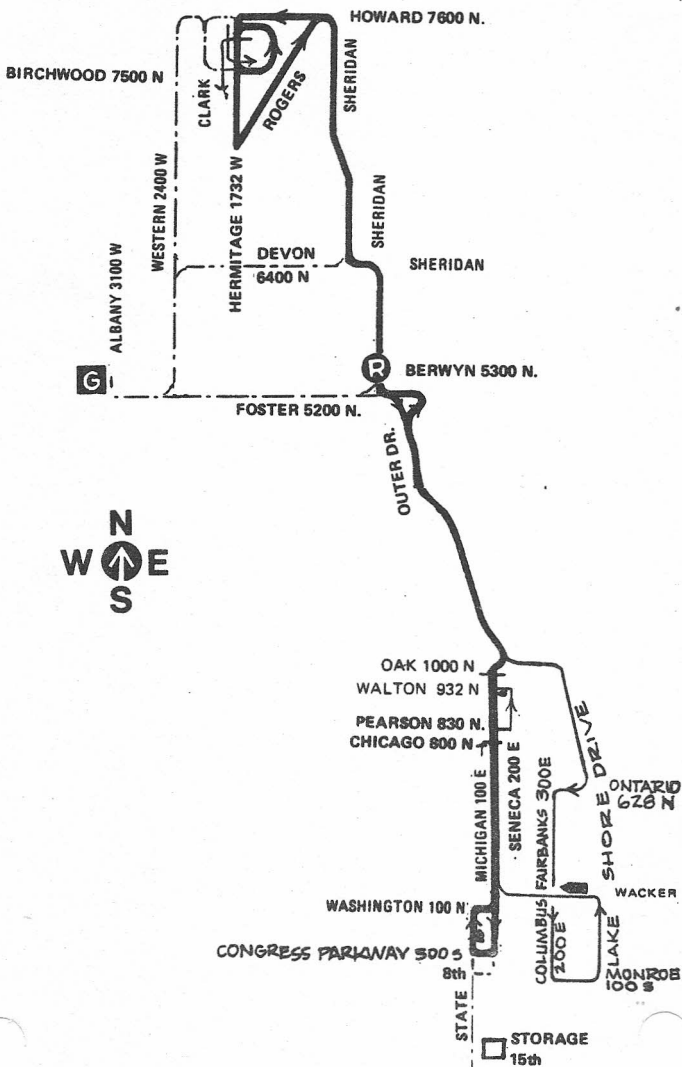

NORTH PARK GARAGE

NOT DRAWN TO SCALE

G GARAGE	--- PULL IN- PULL OUT	05/01/84
R RELIEF POINT	T TELEPHONE	cta
L LAYOVER	T REPORT TELEPHONE	