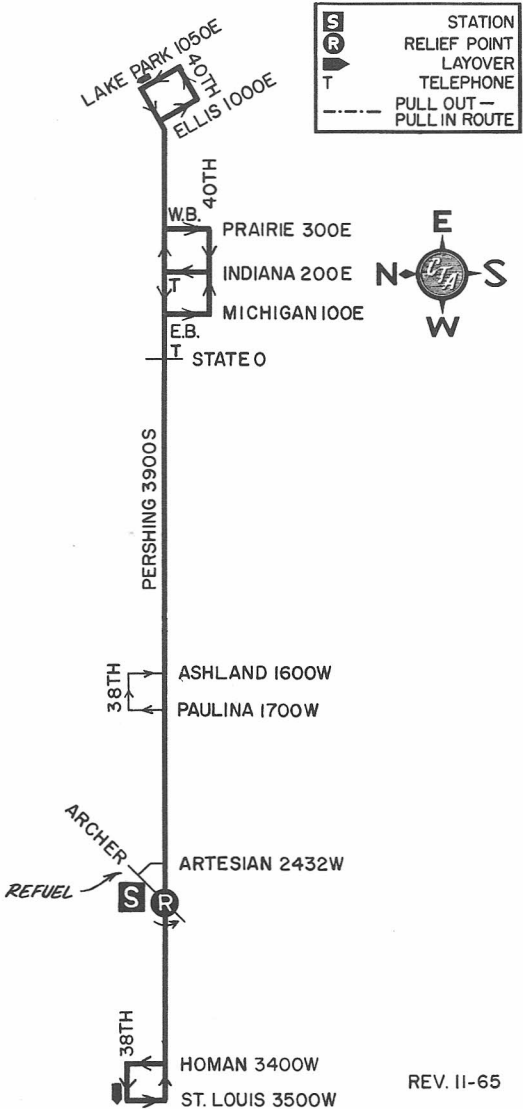

ARCHER STATION

GAS BUS

NOT DRAWN TO SCALE

REV. 11-65