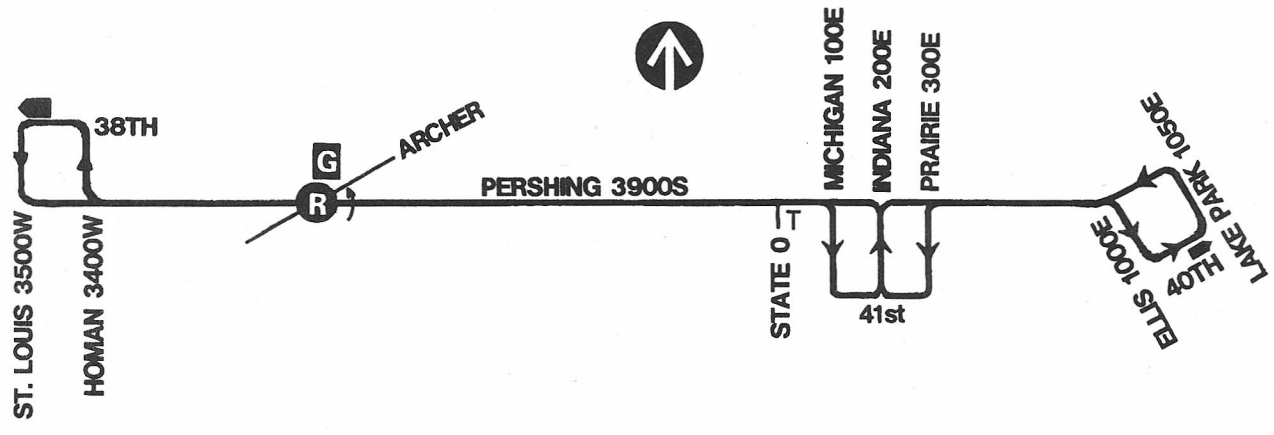

Route #39 PERSHING

Garage(s)/Run Numbers

Archer/A371-A390
PTO/A391-A400

Terminals/Destination Signs

<u>Eastbound</u>	<u>Westbound</u>
Lake Park	St. Louis
	Archer (pull-in)

Schedule Interlocks

#62

Hours of Operation

Day and evening hours