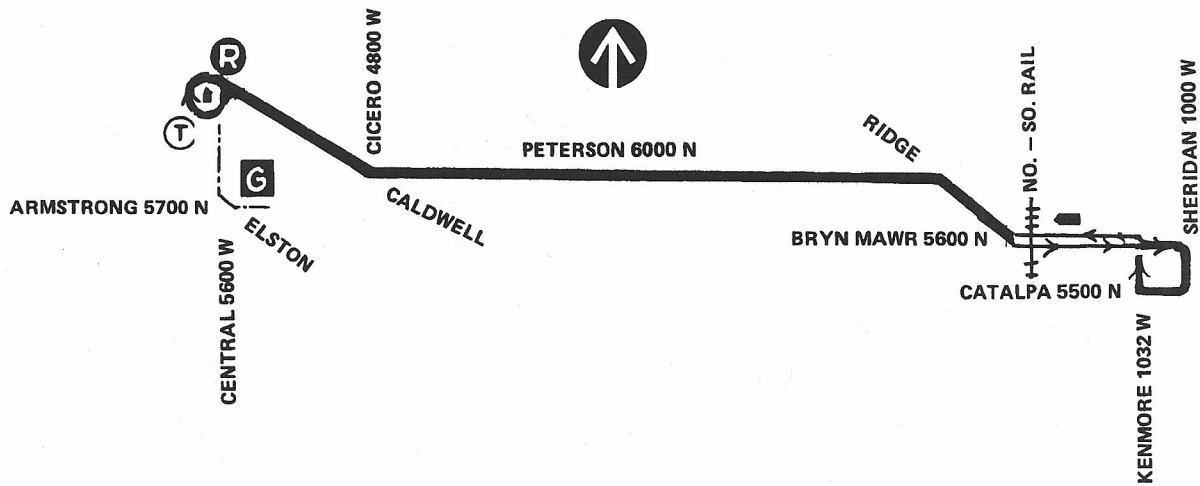

Route #84 PETERSON

Garage(s)/Run Numbers

Forest Glen/F461-F480  
PTO/F481-F500

Terminals/Destination Signs

Eastbound

Bryn Mawr/  
Sheridan

Westbound

Central/  
Caldwell

Kimball  
(#151 pull-in)

Schedule Interlocks

#88

Hours of Operation

Service day and early evening hours

03/08/92