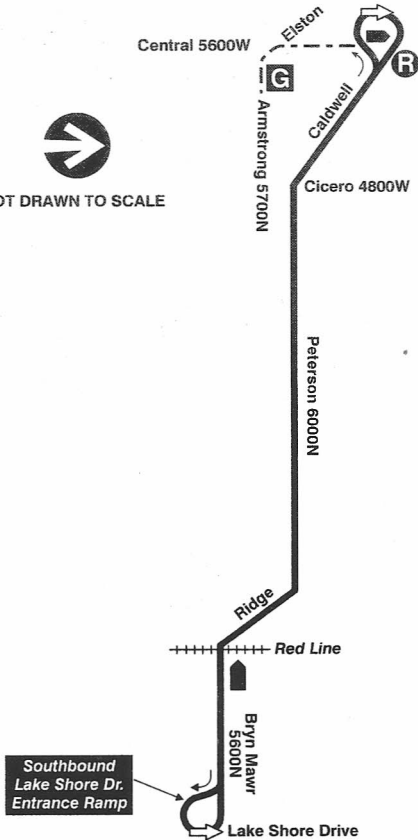

84 Peterson

Forest Glen Garage

Farebox Code 84

NOT DRAWN TO SCALE

 GARAGE	— · — · — · PULL IN PULL OUT	 RELIEF POINT
 LAYOVER		
EFFECTIVE DATE 7/19/93	DATE REVISED 1/15/02	PLANNING & DEVELOPMENT DATA SERVICES