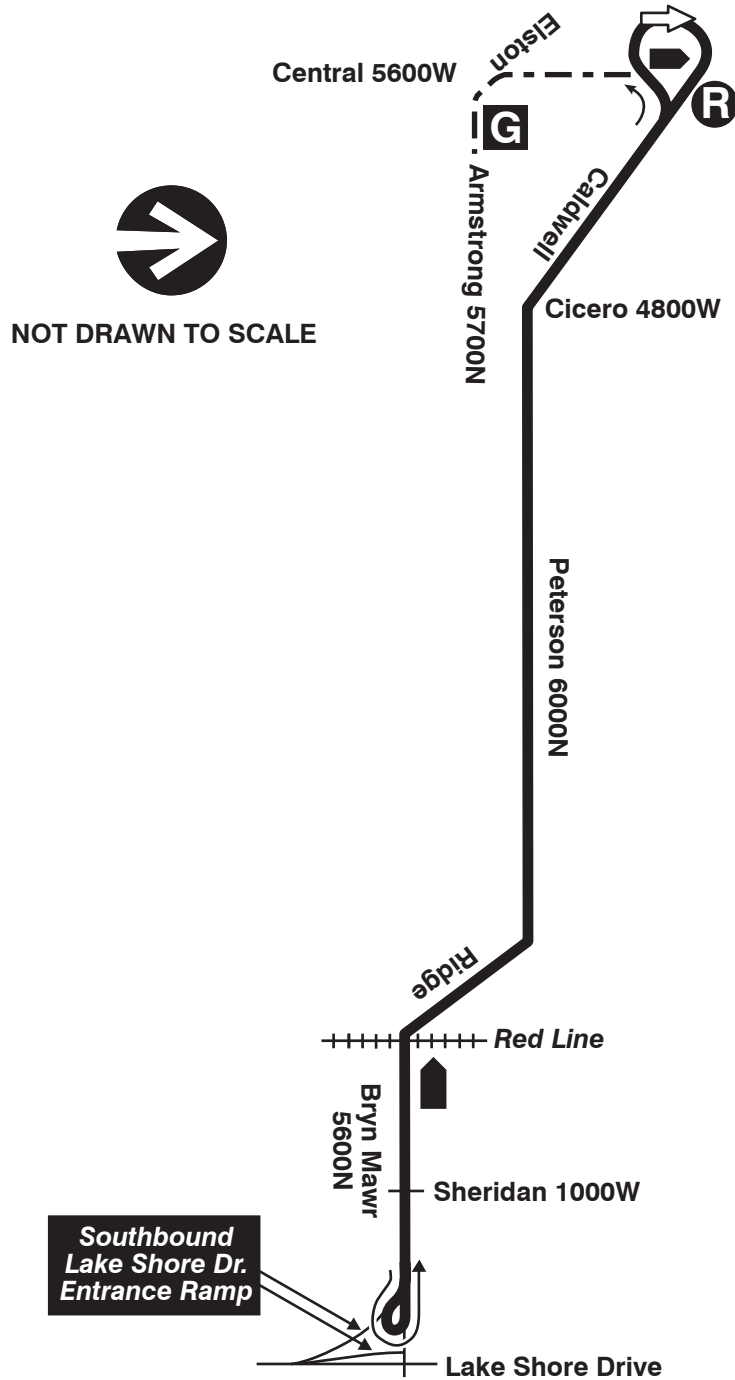

# 84 Peterson

### Farebox Code 84

 GARAGE	 PULL IN PULL OUT	 RELIEF POINT
 LAYOVER		
EFFECTIVE DATE 7/19/93	DATE REVISED 1/21/11	Customer Service Signage & Wayfinding