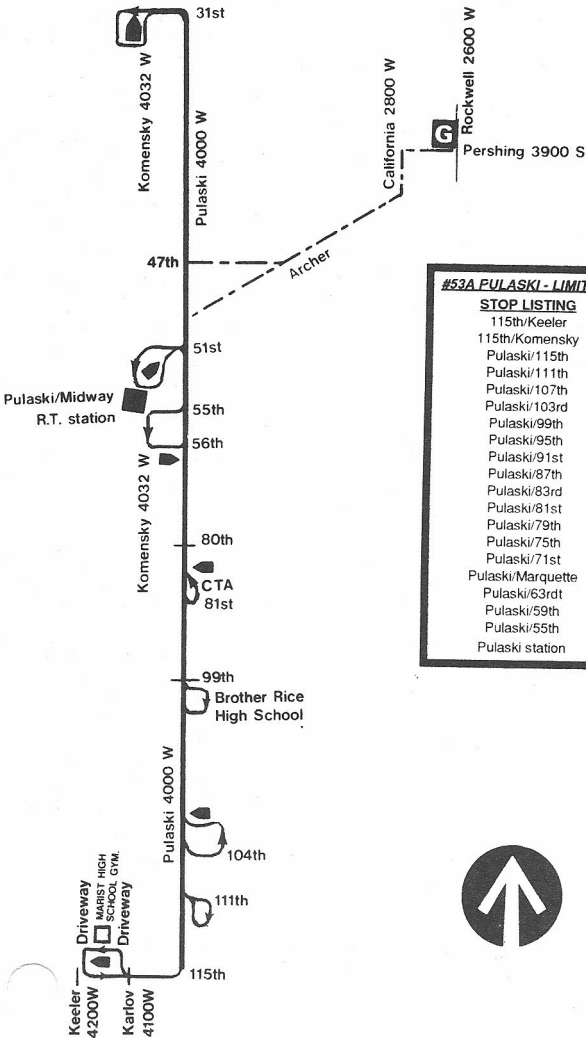

# South Pulaski

# 53A

## ARCHER GARAGE

NOT DRAWN TO SCALE

- #53A PULASKI - LIMITED**
- STOP LISTING**
- 115th/Keeler
  - 115th/Komensky
  - Pulaski/115th
  - Pulaski/111th
  - Pulaski/107th
  - Pulaski/103rd
  - Pulaski/99th
  - Pulaski/95th
  - Pulaski/91st
  - Pulaski/87th
  - Pulaski/83rd
  - Pulaski/81st
  - Pulaski/79th
  - Pulaski/75th
  - Pulaski/71st
  - Pulaski/Marquette
  - Pulaski/63rd
  - Pulaski/59th
  - Pulaski/55th
  - Pulaski station

<b>G</b> GARAGE	----- PULL IN ----- ----- PULL OUT -----	<b>R</b> RELIEF POINT
<b>L</b> LAYOVER	<b>T</b> REPORT TELEPHONE	
EFFECTIVE DATE <b>10-31-93</b>	DATE REVISED <b>9-28-93</b>	SERVICE DELIVERY PLANNING STREET TRAFFIC/GRAPHICS