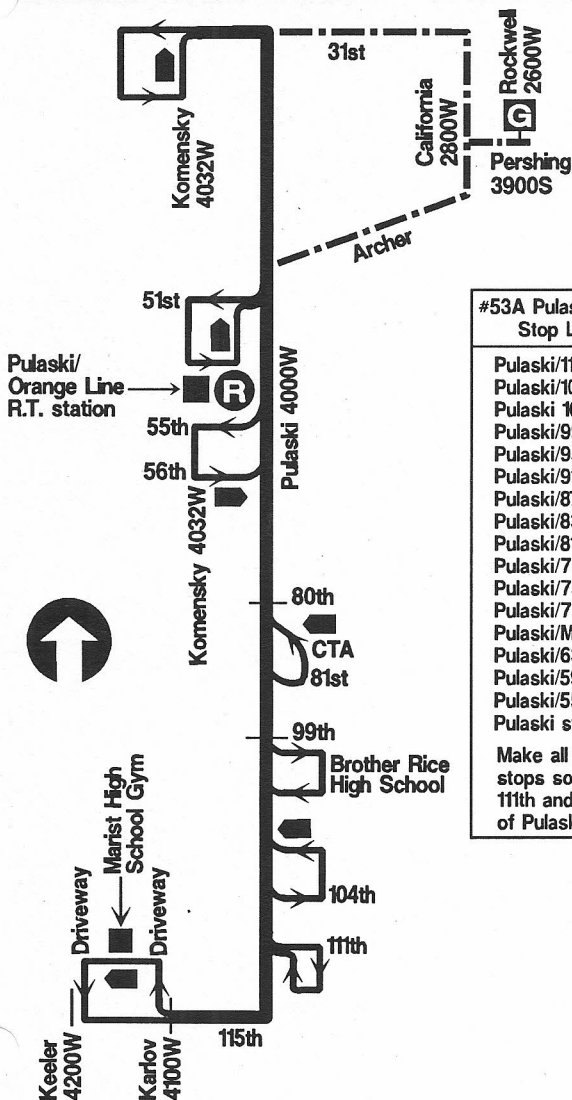

South Pulaski

53A

ARCHER GARAGE

NOT DRAWN TO SCALE

#53A Pulaski-Limited Stop Listing

- Pulaski/111th
- Pulaski/107th
- Pulaski/103rd
- Pulaski/99th
- Pulaski/95th
- Pulaski/91st
- Pulaski/87th
- Pulaski/83rd
- Pulaski/81st
- Pulaski/79th
- Pulaski/75th
- Pulaski/71st
- Pulaski/Marquette
- Pulaski/63rd
- Pulaski/59th
- Pulaski/55th
- Pulaski station

Make all local stops south of 111th and north of Pulaski station

G GARAGE

----- PULL IN
----- PULL OUT

R RELIEF POINT

L LAYOVER

T REPORT TELEPHONE

EFFECTIVE DATE **7-3-94**

DATE REVISED **6-8-94**