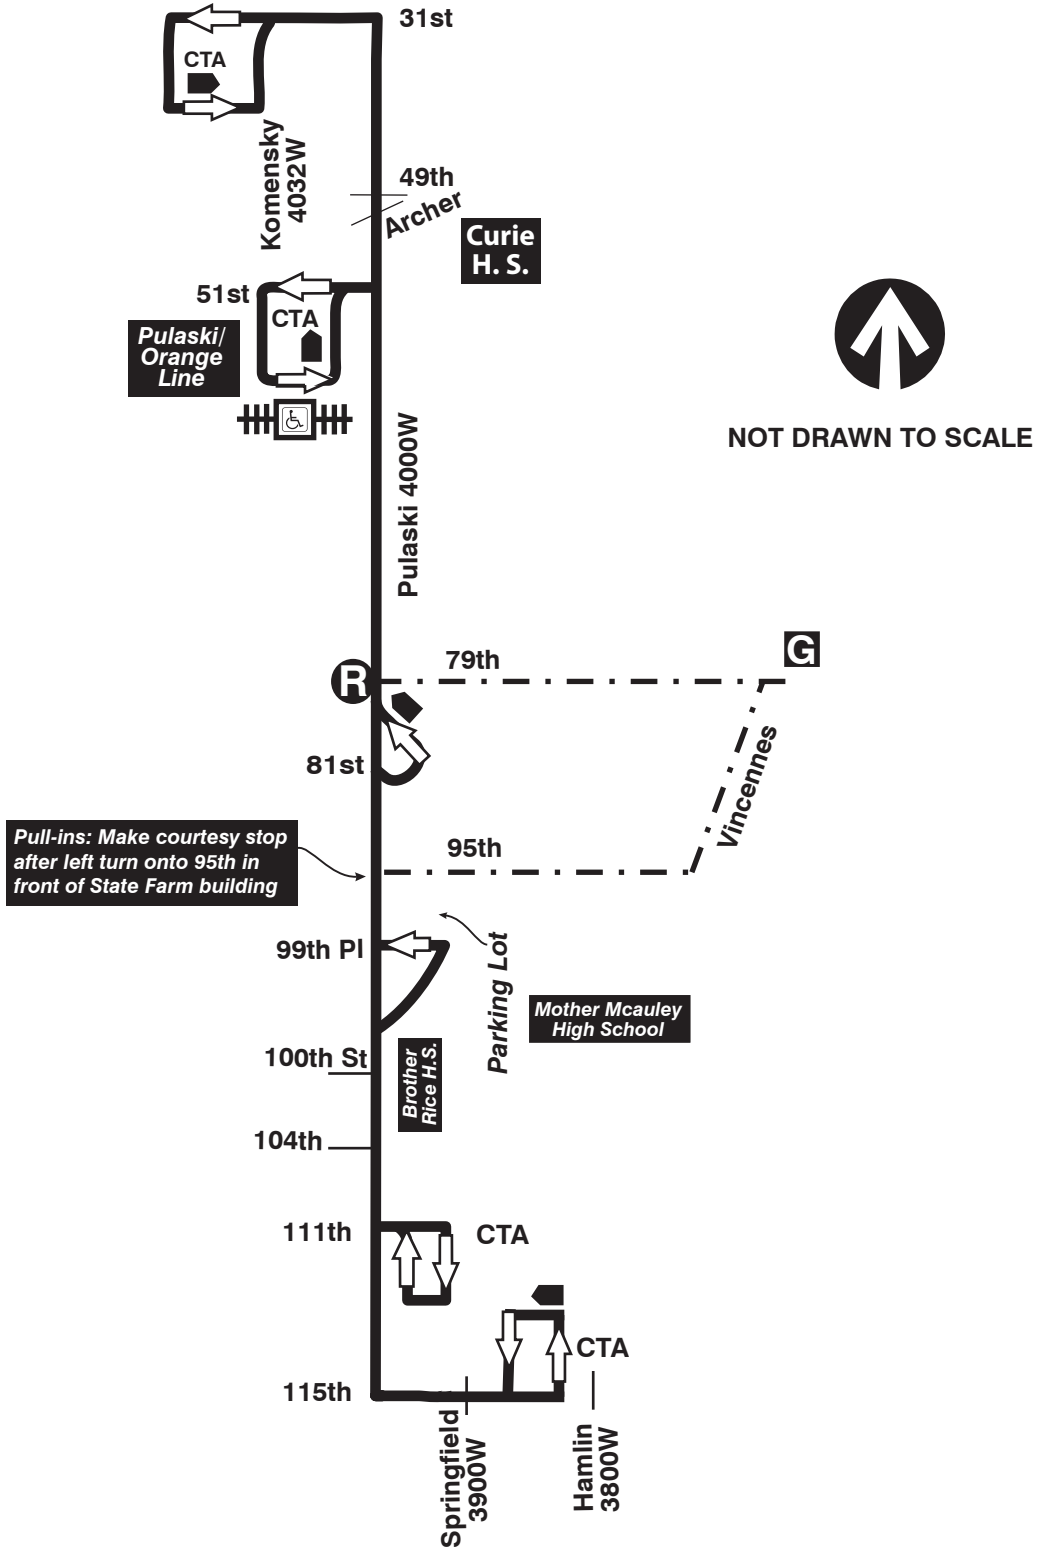

53A South Pulaski

77th Garage

Farebox Code 531

Pull-ins: Make courtesy stop after left turn onto 95th in front of State Farm building

	GARAGE		PULL IN		RELIEF POINT
	LIVERY		PULL OUT		
EFFECTIVE DATE	12/16/12	DATE REVISED	05/13/16	SIGNAGE & WAYFINDING	