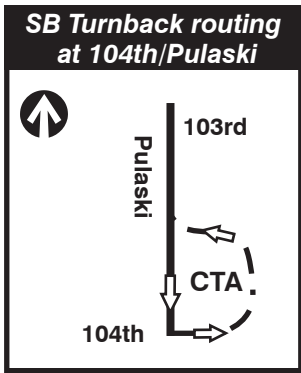

53A South Pulaski

77th Garage

Farebox Code 531

Pull-ins: Make courtesy stop after left turn onto 95th in front of State Farm building

	GARAGE		PULL IN		RELIEF POINT
	LIVERY		PULL OUT		
EFFECTIVE DATE	12/16/12	DATE REVISED	05/13/16	SIGNAGE & WAYFINDING	