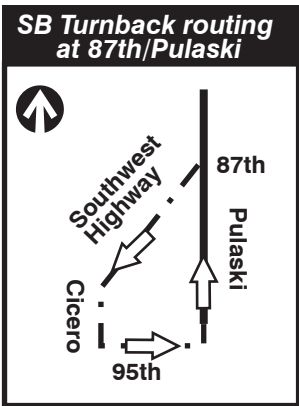

53A South Pulaski

77th Garage

Farebox Code 531

Pull-ins: Make courtesy stop after left turn onto 95th in front of State Farm building

	GARAGE		PULL IN		RELIEF POINT
	LIVERY		PULL OUT		
EFFECTIVE DATE	12/16/12	DATE REVISED	05/13/16	SIGNAGE & WAYFINDING	