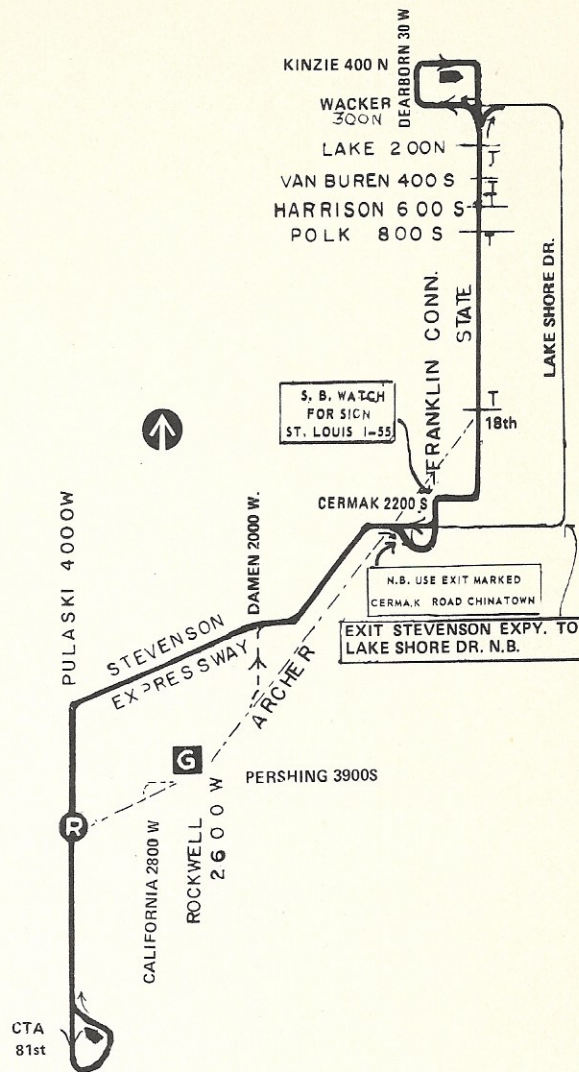

Route #162 Pulaski/Stevenson Exp.

Garage(s)/Run Numbers

Archer/A641-A700

Terminals/Destination Signs

<u>Northbound</u>	<u>Southbound</u>
-------------------	-------------------

State	81st
-------	------

Wacker

Schedule Interlocks

53A S. Pulaski

Hours of Operation

(Time of first and last trips leaving terminals)

Mon-Fri only

NB 0630 - 0800

SB 1600 - 1745

No Sat or Sun/Hol service

Stops

On Pulaski at;
all stops to Archer
47th
43rd

Then non-stop to State
CermaK
18th
Roosevelt
Harrison
and all stops to Kinzie

Public timetable available (combined with #53A)

OP2/53 - 3/30/80