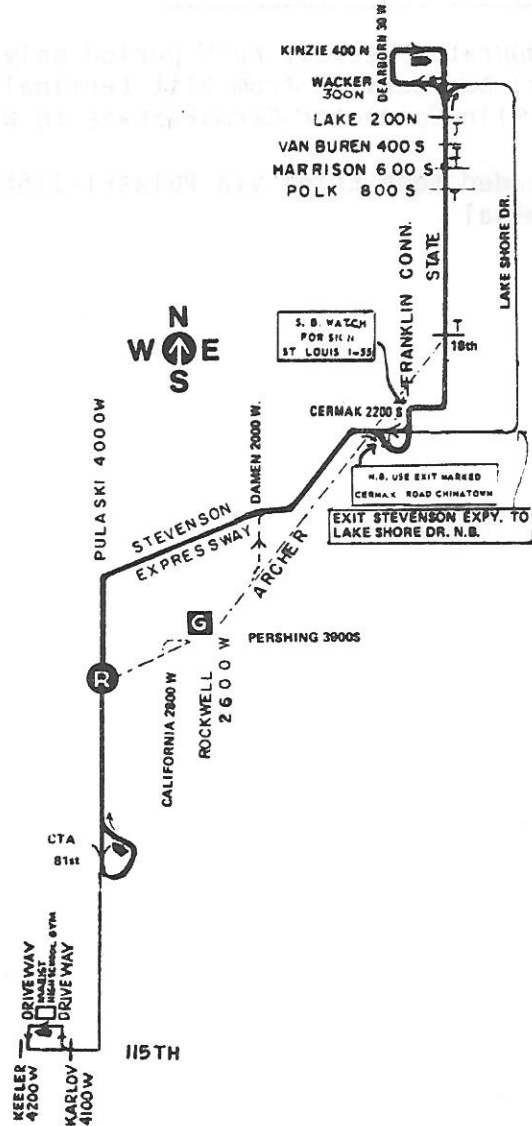

Route #162 - PULASKI/STEVENS ON EXP.

Garage(s)/Run Numbers

Archer/A641-A700

Terminals/Destination Signs

<u>Northbound</u>	<u>Southbound</u>
State	81st
Wacker	

State 81st
Wacker

Schedule Interlocks

From

- #35
- #53A
- #62
- #94

Hours of Operation

(Time of first and last trips leaving terminals)

Kinzie/State - Pulaski/81st

NB 0555 - 0804
SB 1545 - 1800

Kinzie/State - 115th/Keeler

NB 0634, 0702, 0729
SB 1639, 1711, 1736

No Sat or Sun/Hol service
Express surcharge collected
No public timetable available

Stops

On Pulaski at;
all stops to Archer
47th
43rd

Then non-stop to State
Cermak
18th
Roosevelt
Harrison
and all stops to Kinzie