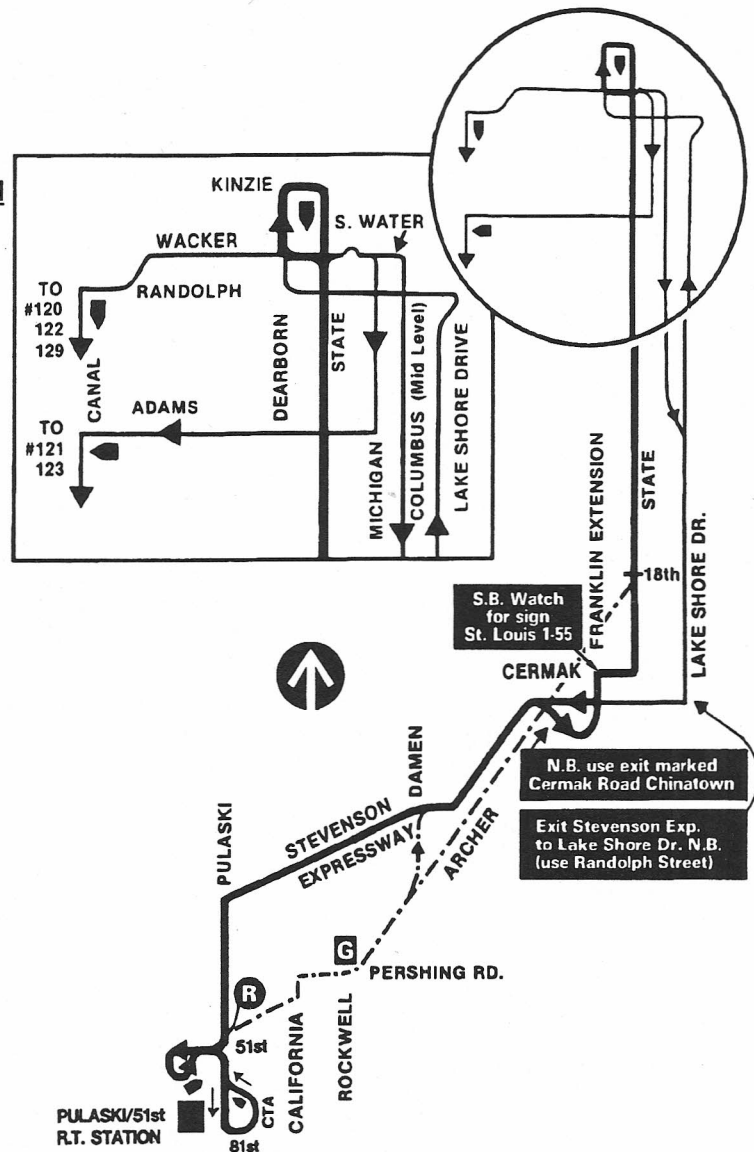

Route #162 PULASKI/STEVENSON EXPRESS

Garage(s)/Run Numbers

Archer/A601-A650
PTO/A651-A700

Terminals/Destination Signs

Northbound	Southbound
State/ Wacker	81st 115th/Keeler

Schedule Interlocks

#35
#43
#53A
#62

NOTE: Limited stops along Pulaski. No stops between Pulaski/43rd and Cermak/State.
Limited stops between Cermak/State and State/Harrison.

NOTE: Every 30 minutes south of 81st

07-03-94

PULASKI/STEVENSON EXPRESS - route history

- 11-26-79 Inaugurated weekday rush period only (NB in AM rush and SB in PM rush only) bus service from 81st terminal via Pulaski-Stevenson Xway-Franklin Connector-Cermak State to Wacker-Dearborn-Kinzie loop
- 04-25-83 Extended some trips via Pulaski-115th to Marist High School (Keeler) terminal
- 07-03-94 Discontinued bus service