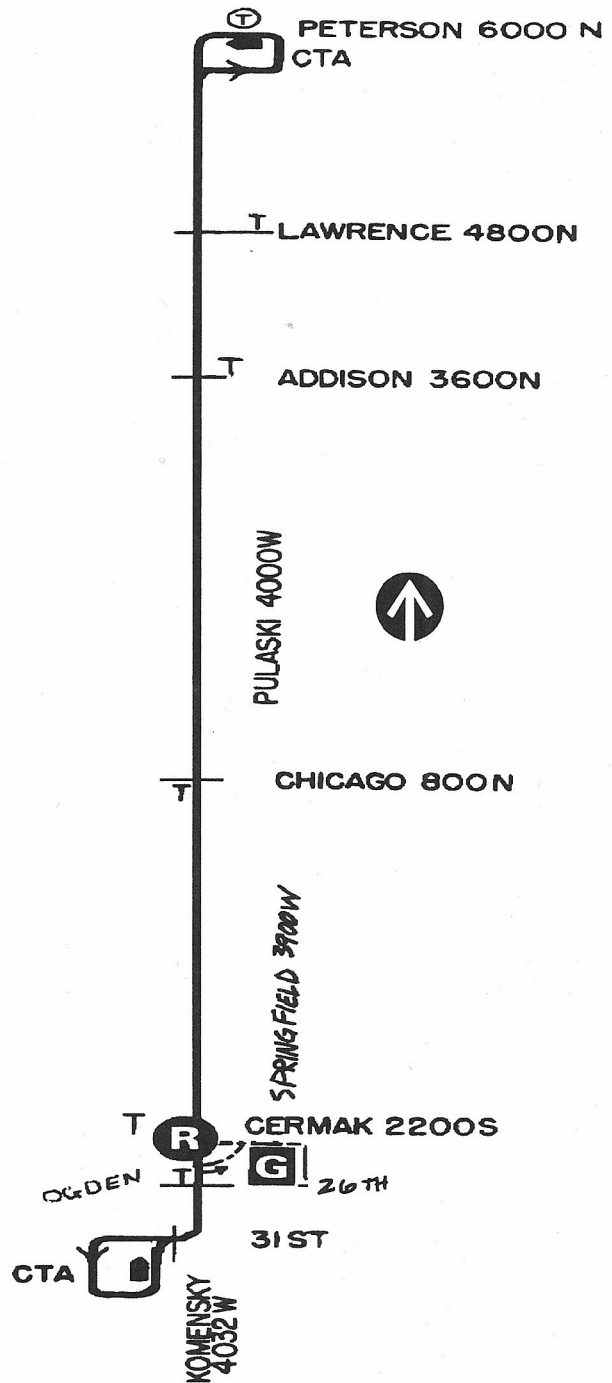

Route #53 PULASKI

Garage(s)/Run Numbers

Lawndale/N001-N080
PTO/N081-N100

Terminals/Destination Signs

<u>Northbound</u>	<u>Southbound</u>
Peterson	31st
Cermak (pull-in)	

Schedule Interlocks

#54B

Hours of Operation

24 hour service