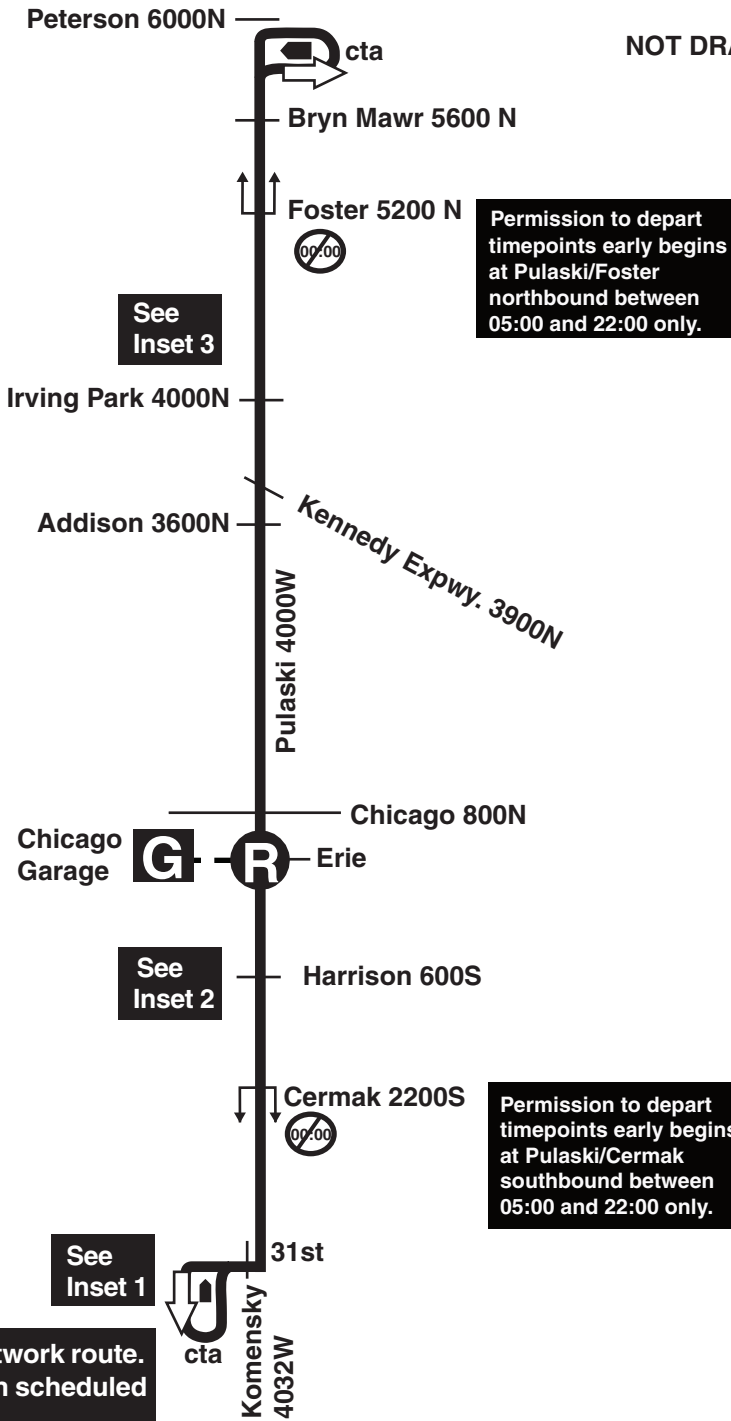

53, N53 Pulaski

Chicago Avenue Garage

Farebox Code 53

NOT DRAWN TO SCALE

This is a Night Owl service network route. Be alert to possible changes in scheduled operations after midnight.

GARAGE	PULL IN PULL OUT	Timepoints can be ignored beyond this point in indicated direction only between 05:00 and 22:00
LAYOVER	RELIEF POINT	
EFFECTIVE DATE 7/31/19	DATE REVISED 7/31/19	Service Planning