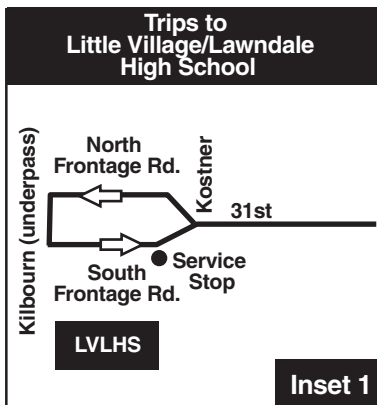

53, N53 Pulaski

Chicago Avenue Garage

Farebox Code 53

NOT DRAWN TO SCALE

This is a Night Owl service network route. Be alert to possible changes in scheduled operations after midnight.

GARAGE	PULL IN PULL OUT	Timepoints can be ignored beyond this point in indicated direction only between 05:00 and 22:00
LAYOVER	RELIEF POINT	
EFFECTIVE DATE 7/31/19	DATE REVISED 7/31/19	Service Planning