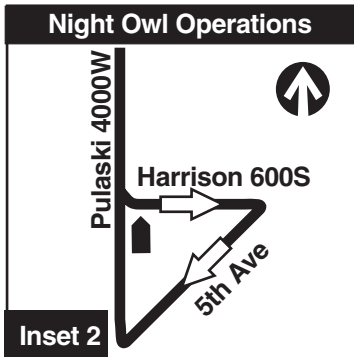

53, N53 Pulaski

Chicago Avenue Garage

Farebox Code 53

NOT DRAWN TO SCALE

This is a Night Owl service network route. Be alert to possible changes in scheduled operations after midnight.

GARAGE	PULL IN PULL OUT	Timepoints can be ignored beyond this point in indicated direction only between 05:00 and 22:00
LAYOVER	RELIEF POINT	
EFFECTIVE DATE 7/31/19	DATE REVISED 7/31/19	Service Planning