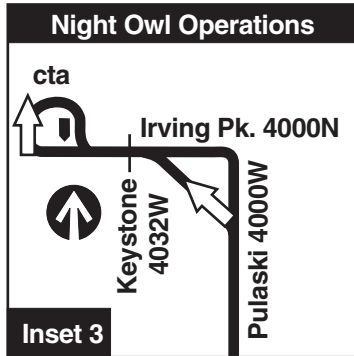

53, N53 Pulaski

Chicago Avenue Garage

Farebox Code 53

NOT DRAWN TO SCALE

This is a Night Owl service network route. Be alert to possible changes in scheduled operations after midnight.

GARAGE	PULL IN PULL OUT	Timepoints can be ignored beyond this point in indicated direction only between 05:00 and 22:00
LAYOVER	RELIEF POINT	
EFFECTIVE DATE 7/31/19	DATE REVISED 7/31/19	Service Planning