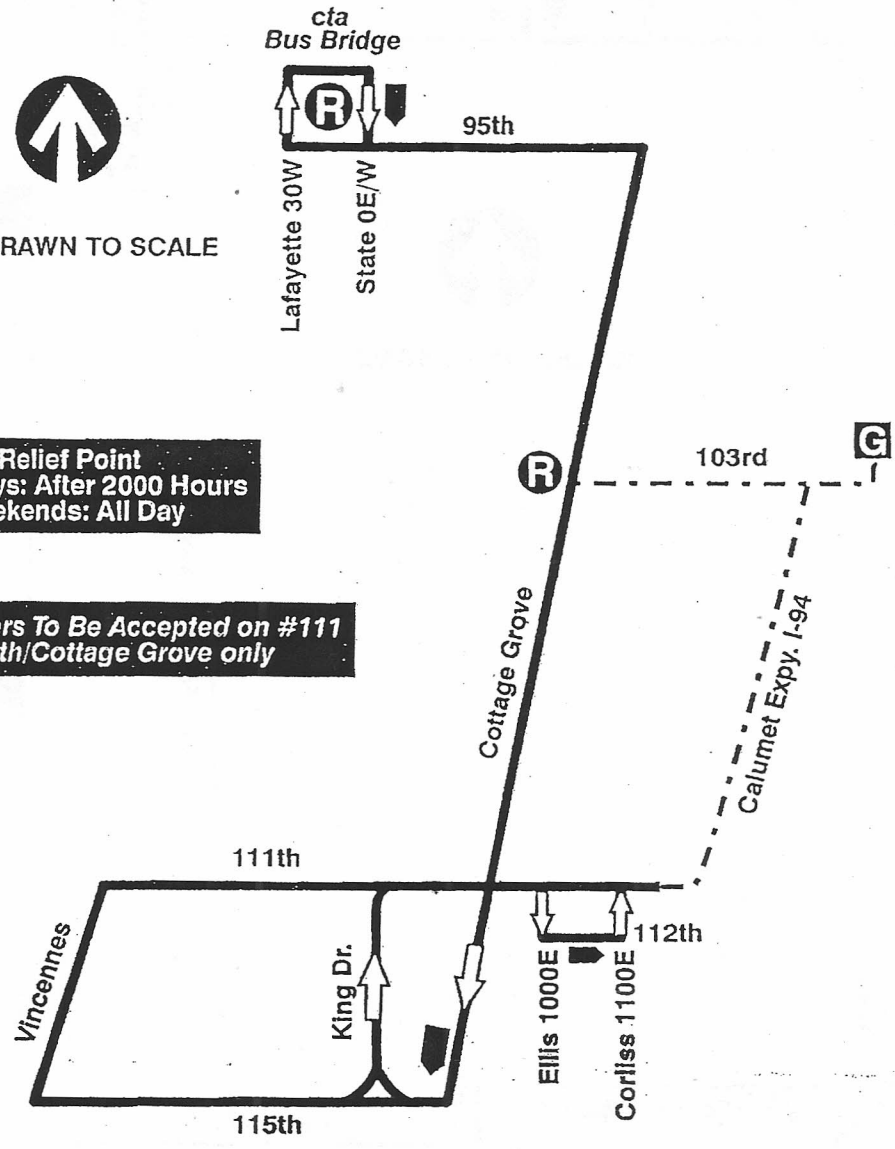

# 111 Pullman/111th/115th

## 103rd Garage

### Farebox Code 111

NOT DRAWN TO SCALE

**Relief Point**  
 Weekdays: After 2000 Hours  
 Weekends: All Day

**#111 Transfers To Be Accepted on #111 Buses at 111th/Cottage Grove only**

|   |   |  |
|---|---|--|
|  GARAGE  | — · — · — · PULL IN<br>— · — · — · PULL OUT |  RELIEF POINT |
|  LAYOVER |   |  |
| EFFECTIVE DATE<br>6/25/00   | DATE REVISED<br>1/15/02                     | PLANNING & DEVELOPMENT<br>DATA SERVICES  |