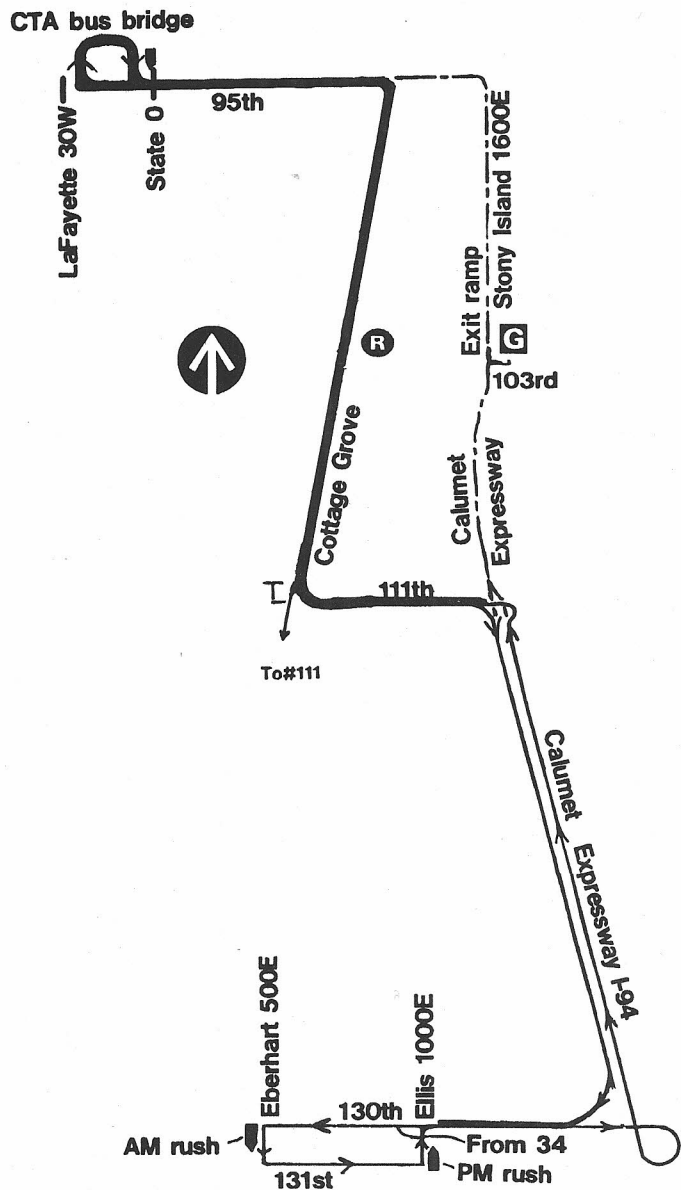

Route #104 PULLMAN/ALTGELD

Garage(s)/Run Numbers

103rd/1401-1460
PTO/1461-1500

Terminals/Destination Signs

Northbound

Southbound

95th/Dan Ryan
station

Altgeld Gardens

Schedule Interlocks

#106

Hours of Operation

Mon-Fri AM and PM rush

03/08/92