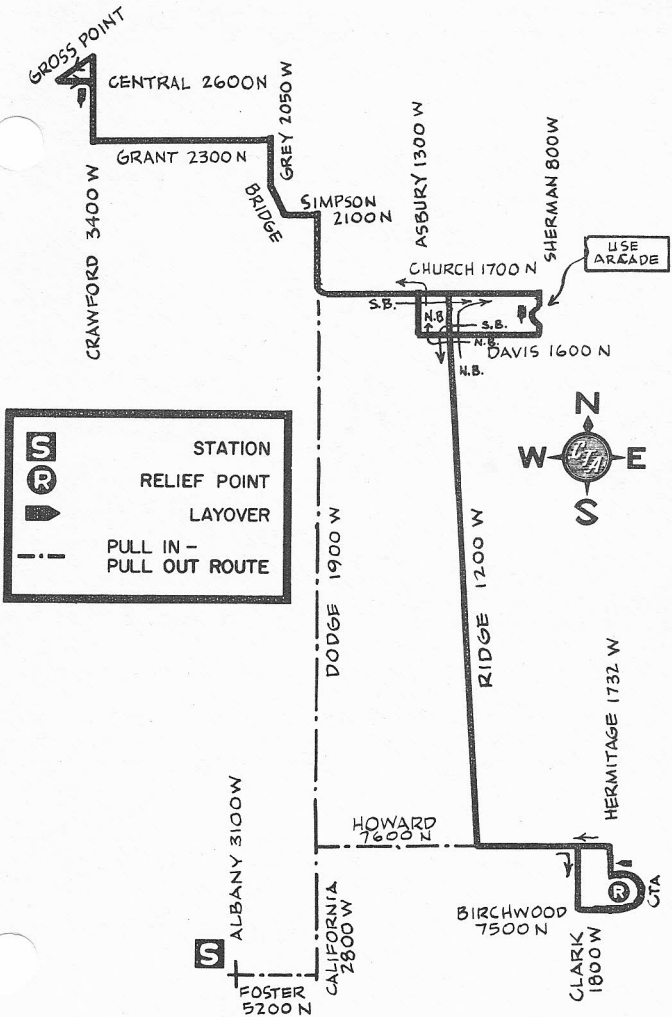

RIDGE-GRANT

203

NORTH PARK STATION

MOTOR BUS

NOT DRAWN TO SCALE

11-26-73