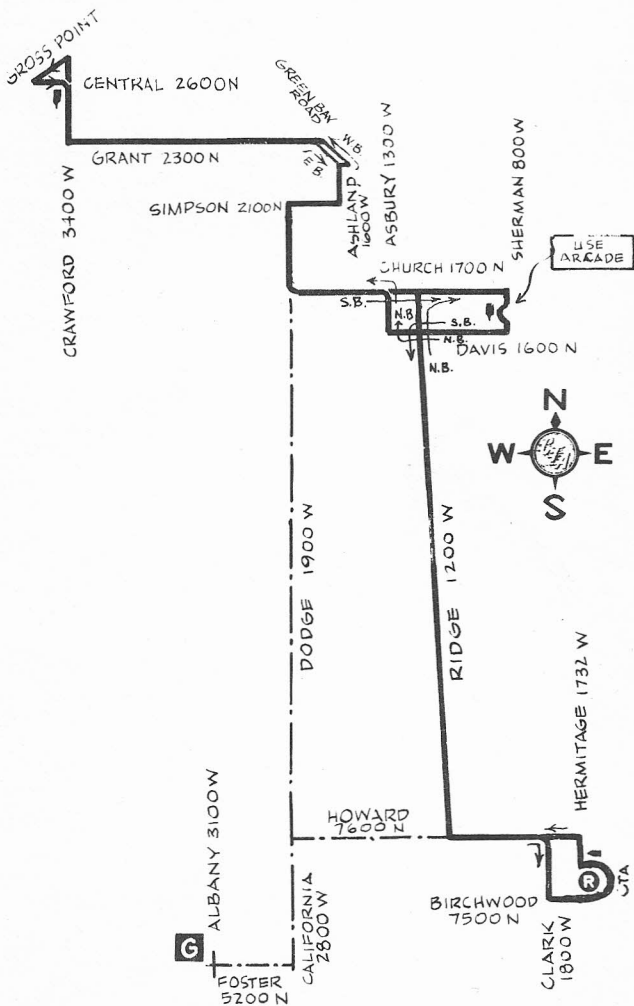

RIDGE-GRANT

203

NORTH PARK GARAGE

NOT DRAWN TO SCALE

G	GARAGE	---	PULL IN - PULL OUT
R	RELIEF POINT	T	TELEPHONE REPORT
▶	LAYOVER	(T)	TELEPHONE

TEMPORARY

3 / 31 / 77

cta