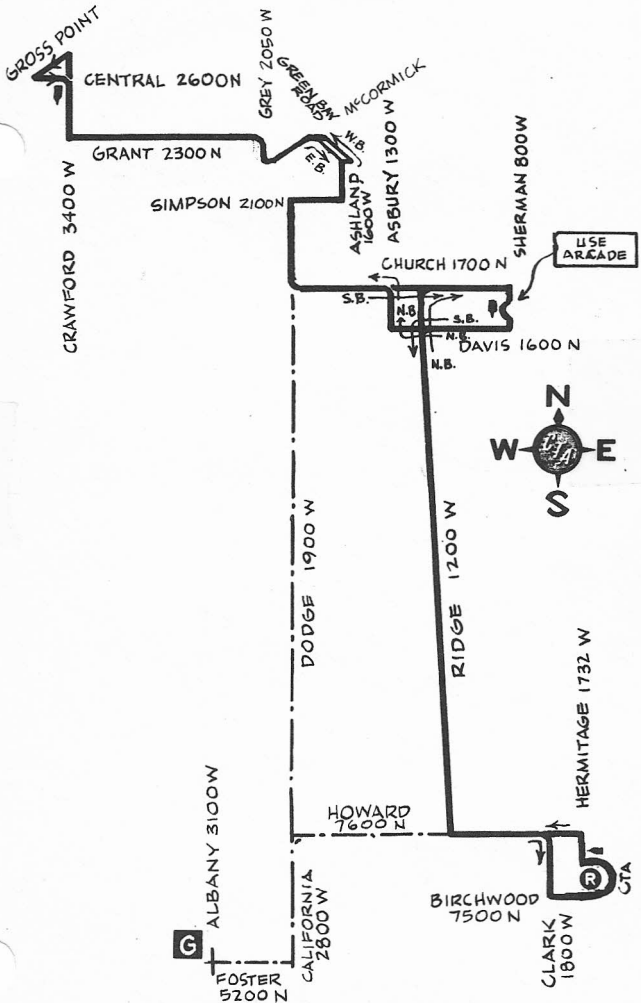

RIDGE-GRANT

203

NORTH PARK GARAGE

NOT DRAWN TO SCALE

G	GARAGE	- - -	PULL IN - PULL OUT
R	RELIEF POINT	T	TELEPHONE
▶	LAYOVER	(T)	REPORT TELEPHONE

TEMPORARY
9 / 6 / 77

cta
personnel development