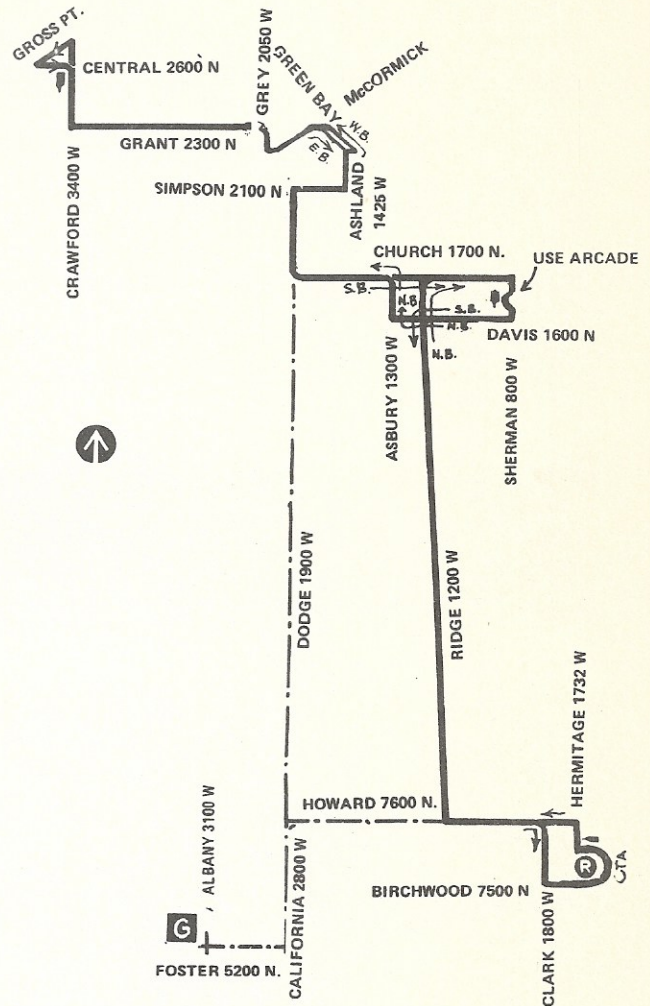

Route #203 Ridge/Grant

Garage(s)/Run Numbers

North Pk/P961-P980

Terminals/Destination Signs

Northbound Southbound

Crawford
Central

Howard
station

Downtown
Evanston

Schedule Interlocks		
<u>RUSH</u>	<u>BASE</u>	<u>10 P.M.</u>
15 min.	30 min.	---

Hours of Operation

(Time of first and last trips leaving terminals)

SB 0604 - 2103 Mon-Fri
NB 0553 - 2122

SB 0713 - 1953 Sat
NB 0655 - 2005

No Sun/Hol Service

Reduced local fare available within Evanston
(includes free transfer to/from Evanston
rail, 201, 202, 204, 421-423)

Public timetable available

OP2/40 - 3/30/80