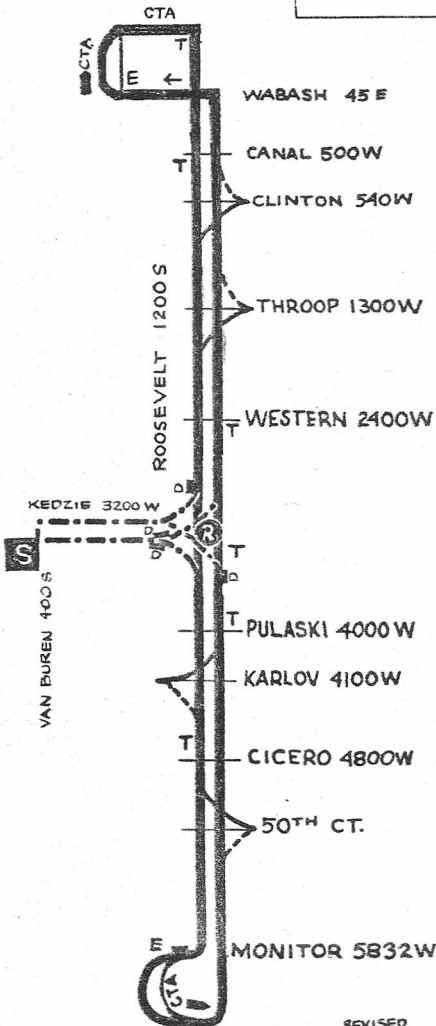

ROOSEVELT

12

KEDZIE STATION

TROLLEY BUS

NOT DRAWN TO SCALE

S	STATION
R	RELIEF POINT
T	TELEPHONE
---	PULL OUT—
---	PULL IN ROUTE
E	ELECTRIC SWITCH
D	DIRECTIONAL SWITCH

REVISED

58