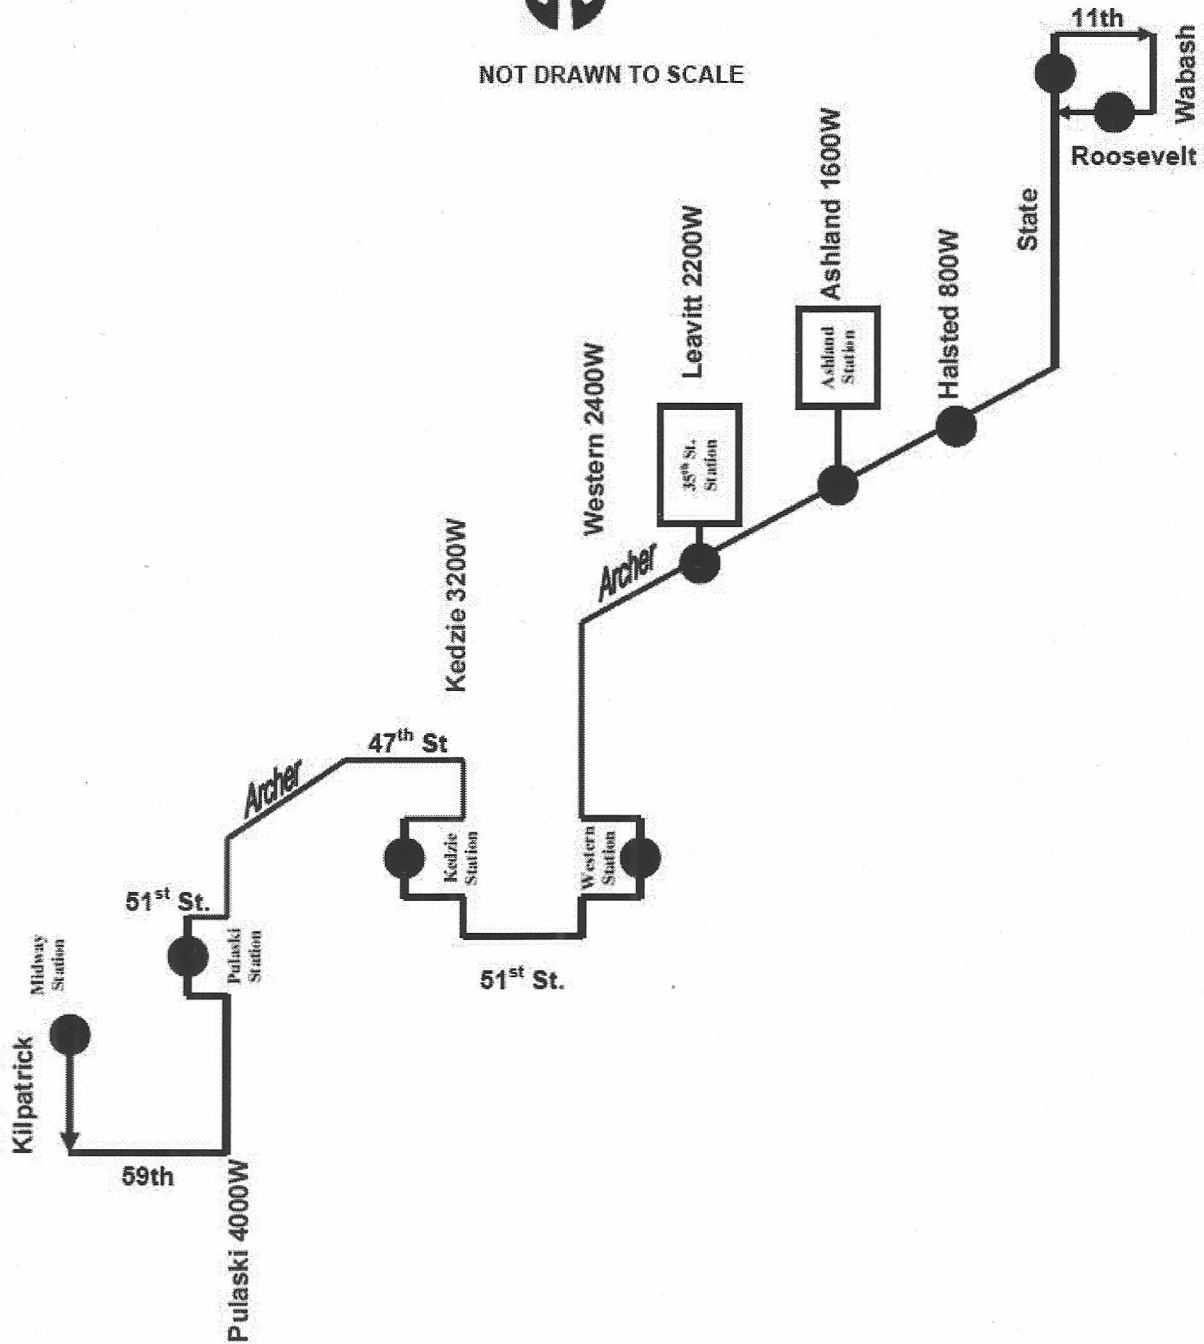

Orange Line Bus Substitution Routing Midway Station – Roosevelt - State

NOT DRAWN TO SCALE

Orange Line

Midway Terminal and Roosevelt/State

Southbound

West on Roosevelt to State, (turn left)
South on State to Archer, (turn right)
Southwest on Archer to Halsted Station, (turn right) make service stop and exit back onto Archer
Southwest on Archer to Ashland, (turn right)
North on Ashland (Ashland Station), (turn right)
South on Ashland to Archer, (turn right)
Southwest on Archer to Leavitt (turn right)
North on Leavitt and enter 35th St. Station, (turn left)
Exit Station south on Archer to Western, (turn left)
South on Western to Western/49th Station, (turn left)
Enter and exit terminal from Western Blvd. south to 51st,
West on 51st to Kedzie, (turn right)
North to Kedzie (49th terminal), (turn left)
Exit terminal onto Kedzie north to 47th, (turn left)
West on 47th to Archer, (turn left)
Southwest on Archer to Pulaski, (turn left)
South on Pulaski (51st Terminal), (turn right)
Exit terminal and go north on Pulaski to 59th, (turn right)
West on 59th to Midway Terminal.