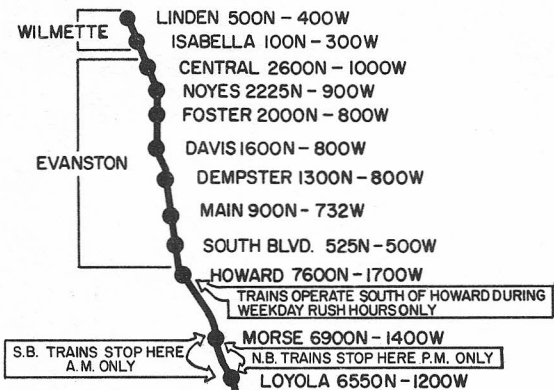

## RAPID TRANSIT

## NORTH SECTION

NOT DRAWN TO SCALE

MERCHANDISE MART 400N - 200W

CLARK & LAKE  
STATE & LAKE

RANDOLPH & WELLS  
MADISON & WELLS  
QUINCY & WELLS

RANDOLPH & WABASH  
MADISON & WABASH  
ADAMS & WABASH

9-59

LA SALLE & VAN BUREN  
STATE & VAN BUREN