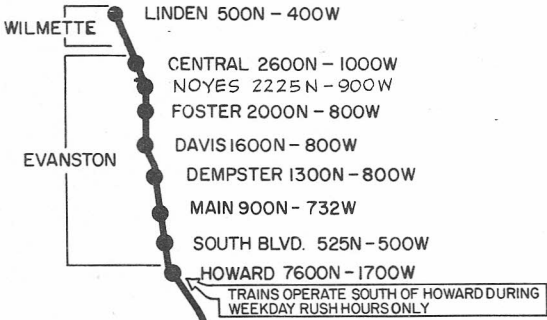

EVANSTON

REISSUED

RAPID TRANSIT

NORTH SECTION

NOT DRAWN TO SCALE

MERCHANDISE MART 400N - 200W

CLARK & LAKE
STATE & LAKE

RANDOLPH & WELLS
MADISON & WELLS
QUINCY & WELLS