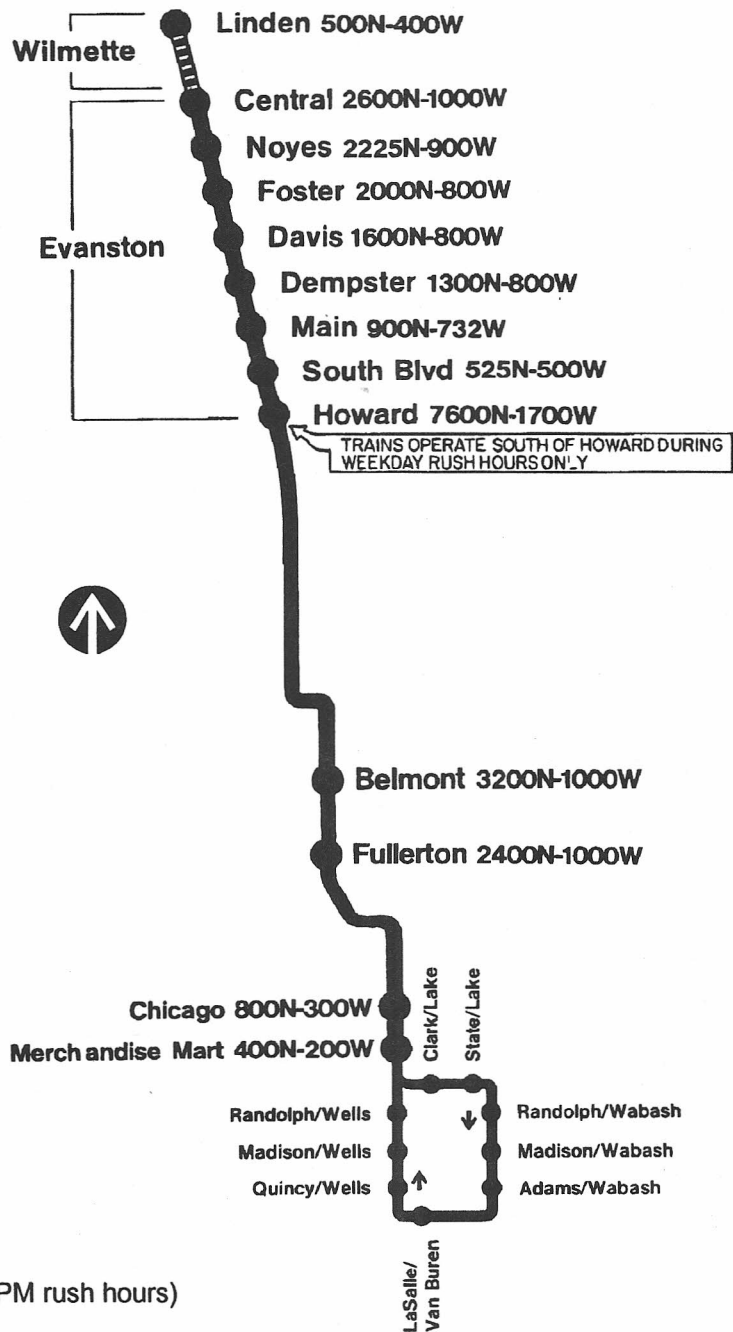

Route Evanston

EVANSTON/WILMETTE - Local and Express

Garage(s)/Run Numbers

Howard 501-550

Signs

Evanston Express

Evanston Exp
to Howard only

Linden
Howard

Schedule Interlocks

None

Hours of Operation

24 hour service Linden-Howard

Linden-Loop Express* (Mon-Fri only AM and PM rush hours)

*Non-stop from Howard to Belmont, Fullerton and Chicago/Franklin

Express surcharge collected